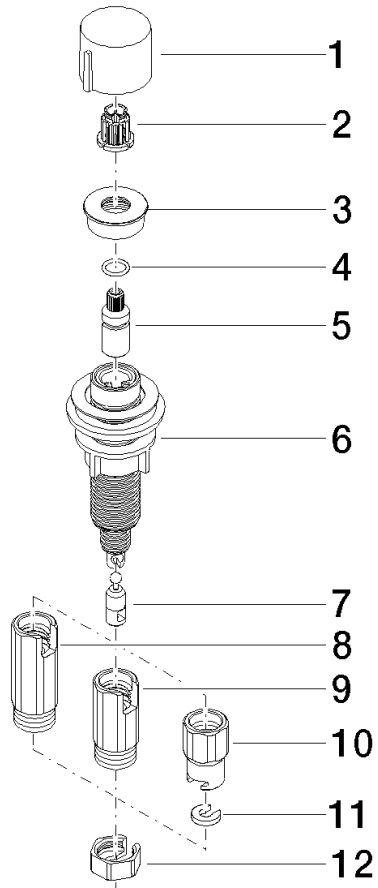

Strainer waste with control handle - Platinum

ELIO

10 712 970

- control for single basin
- including adapter for Bowden cable

Fits ELIO, ENO, MEM, META SQUARE, SYNC and TARA ULTRA

Fits: ELIO, MEM, ENO, SYNC, TARA ULTRA, META SQUARE

	Platinum	10 712 970-08
	Chrome	10 712 970-00
	Brushed Platinum	10 712 970-06
	Durabress (23kt Gold)	10 712 970-09
	Dark Chrome	10 712 970-19
	Brushed Durabress (23kt Gold)	10 712 970-28
	Matte Black	10 712 970-33
	Brushed Champagne (22kt Gold)	10 712 970-46
	Champagne (22kt Gold)	10 712 970-47
	Brushed Chrome	10 712 970-93
	Brushed Dark Platinum	10 712 970-99

10 712 970

mm [inches]

10 712 970

Parts for other finishes can be found here: [Chrome](#)

Strainer waste with control handle - Platinum

ELIO

10 712 970

Spare parts list

No.	Item Number	Name	Quantity used	Delivery time
	09 20 97 030-08	handle	12	40