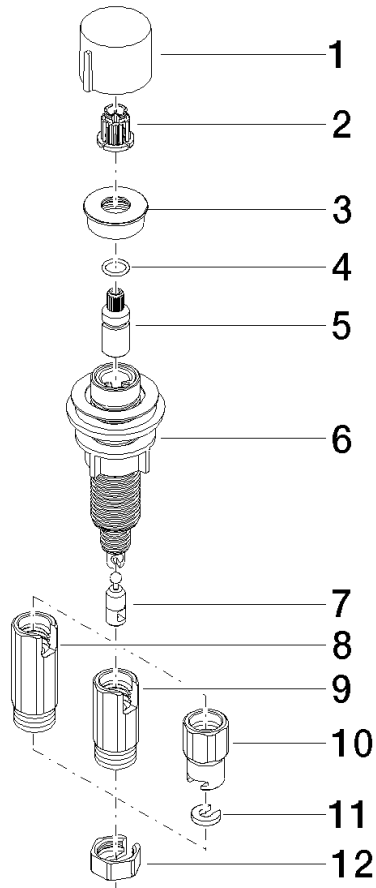

Strainer waste with control handle - Platinum

ELIO

10 712 970

- control for single basin
- including adapter for Bowden cable

Fits ELIO, ENO, MEM, META SQUARE, SYNC and TARA ULTRA

Fits: ELIO, MEM, ENO, SYNC, TARA ULTRA, META SQUARE

	Platinum	10 712 970-08
	Chrome	10 712 970-00
	Brushed Platinum	10 712 970-06
	Durabress (23kt Gold)	10 712 970-09
	Dark Chrome	10 712 970-19
	Brushed Durabress (23kt Gold)	10 712 970-28
	Matte Black	10 712 970-33
	Brushed Champagne (22kt Gold)	10 712 970-46
	Champagne (22kt Gold)	10 712 970-47
	Brushed Chrome	10 712 970-93
	Brushed Dark Platinum	10 712 970-99

10 712 970

mm [inches]

10 712 970

Parts for other finishes can be found here: [Chrome](#)

Strainer waste with control handle - Platinum

ELIO

10 712 970

Spare parts list

No.	Item Number	Name	Quantity used	Delivery time
	09 20 97 030-08	handle	12	40