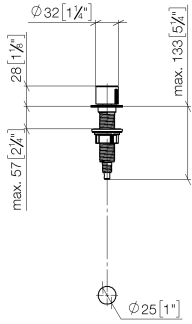

Strainer waste with control handle - Platinum

ELIO

10 712 970

- control for single basin
- including adapter for Bowden cable

Fits ELIO, ENO, MEM, META SQUARE, SYNC and TARA ULTRA

Fits: ELIO, MEM, ENO, SYNC, TARA ULTRA, META SQUARE

	Platinum	10 712 970-08
	Chrome	10 712 970-00
	Brushed Platinum	10 712 970-06
	Durabress (23kt Gold)	10 712 970-09
	Dark Chrome	10 712 970-19
	Brushed Durabress (23kt Gold)	10 712 970-28
	Matte Black	10 712 970-33
	Brushed Champagne (22kt Gold)	10 712 970-46
	Champagne (22kt Gold)	10 712 970-47
	Brushed Chrome	10 712 970-93
	Brushed Dark Platinum	10 712 970-99

10 712 970

mm [inches]

10 712 970

Parts for other finishes can be found here: [Chrome](#)

Strainer waste with control handle - Platinum

ELIO

10 712 970

Spare parts list