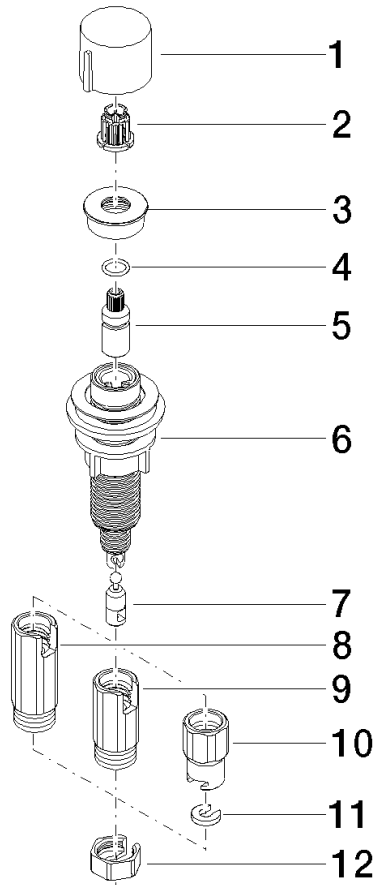

Strainer waste with control handle - Durabross (23kt Gold)

ELIO

10 712 970

- control for single basin
- including adapter for Bowden cable

Fits ELIO, ENO, MEM, META SQUARE, SYNC and TARA ULTRA

Fits: ELIO, MEM, ENO, SYNC, TARA ULTRA, META SQUARE

	Durabross (23kt Gold)	10 712 970-09
	Chrome	10 712 970-00
	Brushed Platinum	10 712 970-06
	Platinum	10 712 970-08
	Dark Chrome	10 712 970-19
	Brushed Durabross (23kt Gold)	10 712 970-28
	Matte Black	10 712 970-33
	Brushed Champagne (22kt Gold)	10 712 970-46
	Champagne (22kt Gold)	10 712 970-47
	Brushed Chrome	10 712 970-93
	Brushed Dark Platinum	10 712 970-99

10 712 970

mm [inches]

10 712 970

Parts for other finishes can be found here: [Chrome](#)

Strainer waste with control handle - Durabronz (23kt Gold)

ELIO

10 712 970

Spare parts list

No.	Item Number	Name	Quantity used	Delivery time
	09 20 97 030-09	handle	12	40