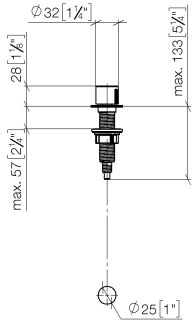

Strainer waste with control handle - Durabross (23kt Gold)

ELIO

10 712 970

- control for single basin
- including adapter for Bowden cable

Fits ELIO, ENO, MEM, META SQUARE, SYNC and TARA ULTRA

Fits: ELIO, MEM, ENO, SYNC, TARA ULTRA, META SQUARE

	Durabross (23kt Gold)	10 712 970-09
	Chrome	10 712 970-00
	Brushed Platinum	10 712 970-06
	Platinum	10 712 970-08
	Dark Chrome	10 712 970-19
	Brushed Durabross (23kt Gold)	10 712 970-28
	Matte Black	10 712 970-33
	Brushed Champagne (22kt Gold)	10 712 970-46
	Champagne (22kt Gold)	10 712 970-47
	Brushed Chrome	10 712 970-93
	Brushed Dark Platinum	10 712 970-99

10 712 970

mm [inches]

10 712 970

Parts for other finishes can be found here: [Chrome](#)

Strainer waste with control handle - Durabronz (23kt Gold)

ELIO

10 712 970

Spare parts list