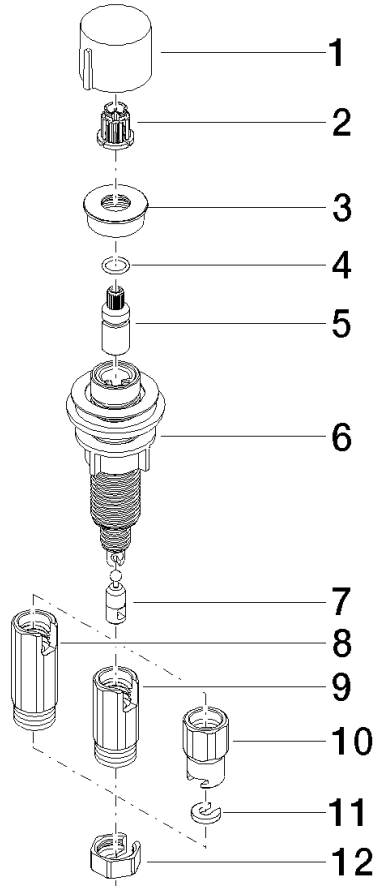

Strainer waste with control handle - Dark Chrome

ELIO

10 712 970

- control for single basin
- including adapter for Bowden cable

Fits ELIO, ENO, MEM, META SQUARE, SYNC and TARA ULTRA

Fits: ELIO, MEM, ENO, SYNC, TARA ULTRA, META SQUARE

	Dark Chrome	10 712 970-19
	Chrome	10 712 970-00
	Brushed Platinum	10 712 970-06
	Platinum	10 712 970-08
	Durabress (23kt Gold)	10 712 970-09
	Brushed Durabress (23kt Gold)	10 712 970-28
	Matte Black	10 712 970-33
	Brushed Champagne (22kt Gold)	10 712 970-46
	Champagne (22kt Gold)	10 712 970-47
	Brushed Chrome	10 712 970-93
	Brushed Dark Platinum	10 712 970-99

10 712 970

mm [inches]

10 712 970

Parts for other finishes can be found here: [Chrome](#)

Strainer waste with control handle - Dark Chrome

ELIO

10 712 970

Spare parts list