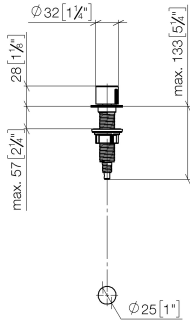

Strainer waste with control handle - Dark Chrome

ELIO

10 712 970

- control for single basin
- including adapter for Bowden cable

Fits ELIO, ENO, MEM, META SQUARE, SYNC and TARA ULTRA

Fits: ELIO, MEM, ENO, SYNC, TARA ULTRA, META SQUARE

	Dark Chrome	10 712 970-19
	Chrome	10 712 970-00
	Brushed Platinum	10 712 970-06
	Platinum	10 712 970-08
	Durabress (23kt Gold)	10 712 970-09
	Brushed Durabress (23kt Gold)	10 712 970-28
	Matte Black	10 712 970-33
	Brushed Champagne (22kt Gold)	10 712 970-46
	Champagne (22kt Gold)	10 712 970-47
	Brushed Chrome	10 712 970-93
	Brushed Dark Platinum	10 712 970-99

10 712 970

mm [inches]

10 712 970

Parts for other finishes can be found here: [Chrome](#)

Strainer waste with control handle - Dark Chrome

ELIO

10 712 970

Spare parts list