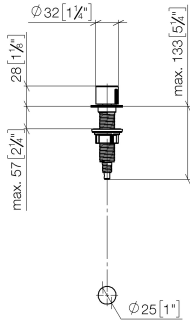

**Strainer waste with control handle - Brushed Durabross (23kt Gold)**

ELIO

10 712 970

- control for single basin
- including adapter for Bowden cable

Fits ELIO, ENO, MEM, META SQUARE, SYNC and TARA ULTRA

Fits: ELIO, MEM, ENO, SYNC, TARA ULTRA, META SQUARE

	Brushed Durabross (23kt Gold)	10 712 970-28
	Chrome	10 712 970-00
	Brushed Platinum	10 712 970-06
	Platinum	10 712 970-08
	Durabross (23kt Gold)	10 712 970-09
	Dark Chrome	10 712 970-19
	Matte Black	10 712 970-33
	Brushed Champagne (22kt Gold)	10 712 970-46
	Champagne (22kt Gold)	10 712 970-47
	Brushed Chrome	10 712 970-93
	Brushed Dark Platinum	10 712 970-99

10 712 970

mm [inches]

10 712 970

Parts for other finishes can be found here: [Chrome](#)

Strainer waste with control handle - Brushed Durabrass (23kt Gold)

ELIO

10 712 970

**Spare parts list**