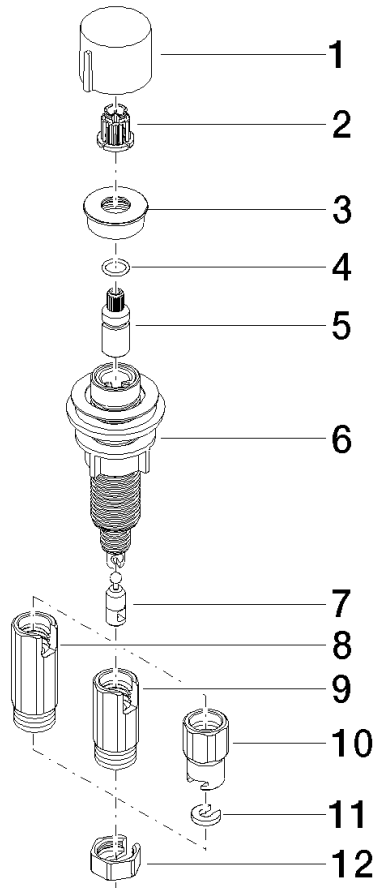

**Strainer waste with control handle - Brushed Durabross (23kt Gold)**

ELIO

10 712 970

- control for single basin
- including adapter for Bowden cable

Fits ELIO, ENO, MEM, META SQUARE, SYNC and TARA ULTRA

Fits: ELIO, MEM, ENO, SYNC, TARA ULTRA, META SQUARE

	Brushed Durabross (23kt Gold)	10 712 970-28
	Chrome	10 712 970-00
	Brushed Platinum	10 712 970-06
	Platinum	10 712 970-08
	Durabross (23kt Gold)	10 712 970-09
	Dark Chrome	10 712 970-19
	Matte Black	10 712 970-33
	Brushed Champagne (22kt Gold)	10 712 970-46
	Champagne (22kt Gold)	10 712 970-47
	Brushed Chrome	10 712 970-93
	Brushed Dark Platinum	10 712 970-99

10 712 970

mm [inches]

10 712 970

Parts for other finishes can be found here: [Chrome](#)

Strainer waste with control handle - Brushed Durabrass (23kt Gold)

ELIO

10 712 970

**Spare parts list**

No.	Item Number	Name	Quantity used	Delivery time
	09 20 97 030-28	handle	12	20