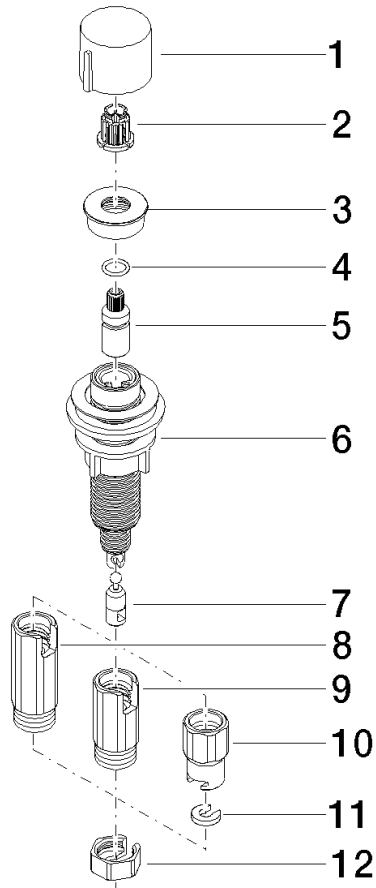

Strainer waste with control handle - Matte Black

ELIO

10 712 970

- control for single basin
- including adapter for Bowden cable

Fits ELIO, ENO, MEM, META SQUARE, SYNC and TARA ULTRA

Fits: ELIO, MEM, ENO, SYNC, TARA ULTRA, META SQUARE

	Matte Black	10 712 970-33
	Chrome	10 712 970-00
	Brushed Platinum	10 712 970-06
	Platinum	10 712 970-08
	Durabress (23kt Gold)	10 712 970-09
	Dark Chrome	10 712 970-19
	Brushed Durabress (23kt Gold)	10 712 970-28
	Brushed Champagne (22kt Gold)	10 712 970-46
	Champagne (22kt Gold)	10 712 970-47
	Brushed Chrome	10 712 970-93
	Brushed Dark Platinum	10 712 970-99

10 712 970

mm [inches]

10 712 970

Parts for other finishes can be found here: [Chrome](#)

Strainer waste with control handle - Matte Black

ELIO

10 712 970

Spare parts list

No.	Item Number	Name	Quantity used	Delivery time
	09 20 97 030-33	handle	12	2