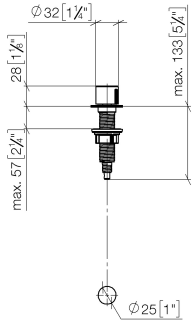

Strainer waste with control handle - Matte Black

ELIO

10 712 970

- control for single basin
- including adapter for Bowden cable

Fits ELIO, ENO, MEM, META SQUARE, SYNC and TARA ULTRA

Fits: ELIO, MEM, ENO, SYNC, TARA ULTRA, META SQUARE

	Matte Black	10 712 970-33
	Chrome	10 712 970-00
	Brushed Platinum	10 712 970-06
	Platinum	10 712 970-08
	Durabress (23kt Gold)	10 712 970-09
	Dark Chrome	10 712 970-19
	Brushed Durabress (23kt Gold)	10 712 970-28
	Brushed Champagne (22kt Gold)	10 712 970-46
	Champagne (22kt Gold)	10 712 970-47
	Brushed Chrome	10 712 970-93
	Brushed Dark Platinum	10 712 970-99

10 712 970

mm [inches]

10 712 970

Parts for other finishes can be found here: [Chrome](#)

Strainer waste with control handle - Matte Black

ELIO

10 712 970

Spare parts list