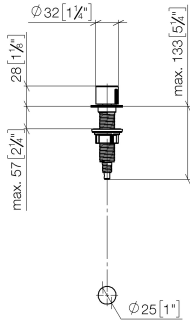

Strainer waste with control handle - Brushed Champagne (22kt Gold)

ELIO

10 712 970

- control for single basin
- including adapter for Bowden cable

Fits ELIO, ENO, MEM, META SQUARE, SYNC and TARA ULTRA

Fits: ELIO, MEM, ENO, SYNC, TARA ULTRA, META SQUARE

10 712 970

mm [inches]

10 712 970

Parts for other finishes can be found here: [Chrome](#)

Strainer waste with control handle - Brushed Champagne (22kt Gold)

ELIO

10 712 970

Spare parts list