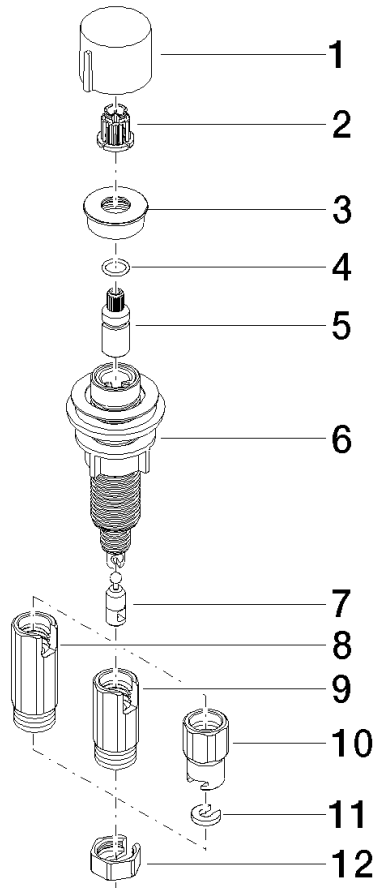

Strainer waste with control handle - Brushed Champagne (22kt Gold)

ELIO

10 712 970

- control for single basin
- including adapter for Bowden cable

Fits ELIO, ENO, MEM, META SQUARE, SYNC and TARA ULTRA

Fits: ELIO, MEM, ENO, SYNC, TARA ULTRA, META SQUARE

	Brushed Champagne (22kt Gold)	10 712 970-46
	Chrome	10 712 970-00
	Brushed Platinum	10 712 970-06
	Platinum	10 712 970-08
	Durabress (23kt Gold)	10 712 970-09
	Dark Chrome	10 712 970-19
	Brushed Durabress (23kt Gold)	10 712 970-28
	Matte Black	10 712 970-33
	Champagne (22kt Gold)	10 712 970-47
	Brushed Chrome	10 712 970-93
	Brushed Dark Platinum	10 712 970-99

10 712 970

mm [inches]

10 712 970

Parts for other finishes can be found here: [Chrome](#)

Strainer waste with control handle - Brushed Champagne (22kt Gold)

ELIO

10 712 970

Spare parts list

No.	Item Number	Name	Quantity used	Delivery time
	09 20 97 030-46	handle	12	60