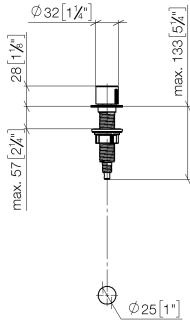

Strainer waste with control handle - Brushed Champagne (22kt Gold)

ELIO

10 712 970

- control for single basin
- including adapter for Bowden cable

Fits ELIO, ENO, MEM, META SQUARE, SYNC and TARA ULTRA

Fits: ELIO, MEM, ENO, SYNC, TARA ULTRA, META SQUARE

	Brushed Champagne (22kt Gold)	10 712 970-46
	Chrome	10 712 970-00
	Brushed Platinum	10 712 970-06
	Platinum	10 712 970-08
	Durabrand (23kt Gold)	10 712 970-09
	Dark Chrome	10 712 970-19
	Brushed Durabrand (23kt Gold)	10 712 970-28
	Matte Black	10 712 970-33
	Champagne (22kt Gold)	10 712 970-47
	Brushed Chrome	10 712 970-93
	Brushed Dark Platinum	10 712 970-99

10 712 970

mm [inches]

10 712 970

Parts for other finishes can be found here: [Chrome](#)

Strainer waste with control handle - Brushed Champagne (22kt Gold)

ELIO

10 712 970

Spare parts list