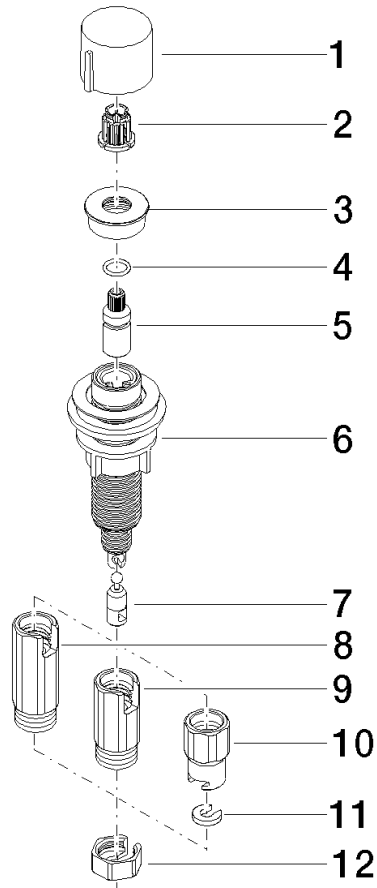

Strainer waste with control handle - Brushed Champagne (22kt Gold)

ELIO

10 712 970

- control for single basin
- including adapter for Bowden cable

Fits ELIO, ENO, MEM, META SQUARE, SYNC and TARA ULTRA

Fits: ELIO, MEM, ENO, SYNC, TARA ULTRA, META SQUARE

	Brushed Champagne (22kt Gold)	10 712 970-46
	Chrome	10 712 970-00
	Brushed Platinum	10 712 970-06
	Platinum	10 712 970-08
	Durabrand (23kt Gold)	10 712 970-09
	Dark Chrome	10 712 970-19
	Brushed Durabrand (23kt Gold)	10 712 970-28
	Matte Black	10 712 970-33
	Champagne (22kt Gold)	10 712 970-47
	Brushed Chrome	10 712 970-93
	Brushed Dark Platinum	10 712 970-99

10 712 970

mm [inches]

10 712 970

Parts for other finishes can be found here: [Chrome](#)

Strainer waste with control handle - Brushed Champagne (22kt Gold)

ELIO

10 712 970

Spare parts list

No.	Item Number	Name	Quantity used	Delivery time
	09 20 97 030-46	handle	12	60