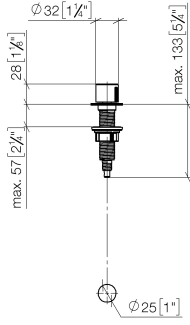

Strainer waste with control handle - Champagne (22kt Gold)

ELIO

10 712 970

- control for single basin
- including adapter for Bowden cable

Fits ELIO, ENO, MEM, META SQUARE, SYNC and TARA ULTRA

Fits: ELIO, MEM, ENO, SYNC, TARA ULTRA, META SQUARE

	Champagne (22kt Gold)	10 712 970-47
	Chrome	10 712 970-00
	Brushed Platinum	10 712 970-06
	Platinum	10 712 970-08
	Durabrand (23kt Gold)	10 712 970-09
	Dark Chrome	10 712 970-19
	Brushed Durabrand (23kt Gold)	10 712 970-28
	Matte Black	10 712 970-33
	Brushed Champagne (22kt Gold)	10 712 970-46
	Brushed Chrome	10 712 970-93
	Brushed Dark Platinum	10 712 970-99

10 712 970

mm [inches]

10 712 970

Parts for other finishes can be found here: [Chrome](#)

Strainer waste with control handle - Champagne (22kt Gold)

ELIO

10 712 970

Spare parts list