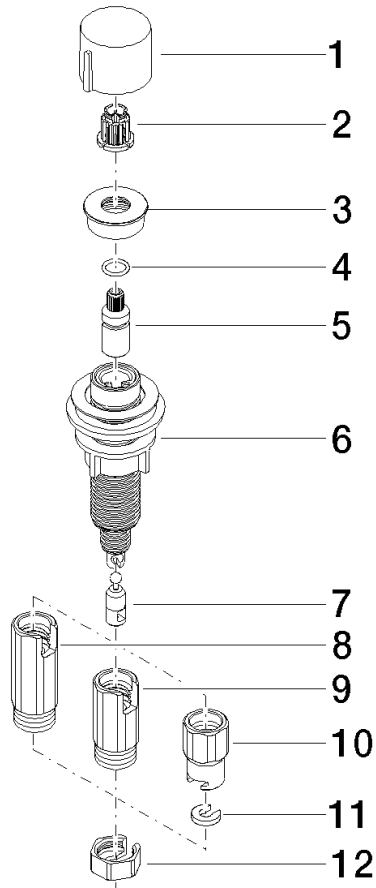

Strainer waste with control handle - Champagne (22kt Gold)

ELIO

10 712 970

- control for single basin
- including adapter for Bowden cable

Fits ELIO, ENO, MEM, META SQUARE, SYNC and TARA ULTRA

Fits: ELIO, MEM, ENO, SYNC, TARA ULTRA, META SQUARE

	Champagne (22kt Gold)	10 712 970-47
	Chrome	10 712 970-00
	Brushed Platinum	10 712 970-06
	Platinum	10 712 970-08
	Durabrand (23kt Gold)	10 712 970-09
	Dark Chrome	10 712 970-19
	Brushed Durabrand (23kt Gold)	10 712 970-28
	Matte Black	10 712 970-33
	Brushed Champagne (22kt Gold)	10 712 970-46
	Brushed Chrome	10 712 970-93
	Brushed Dark Platinum	10 712 970-99

10 712 970

mm [inches]

10 712 970

Parts for other finishes can be found here: [Chrome](#)

Strainer waste with control handle - Champagne (22kt Gold)

ELIO

10 712 970

Spare parts list

No.	Item Number	Name	Quantity used	Delivery time
	09 20 97 030-47	handle	12	60