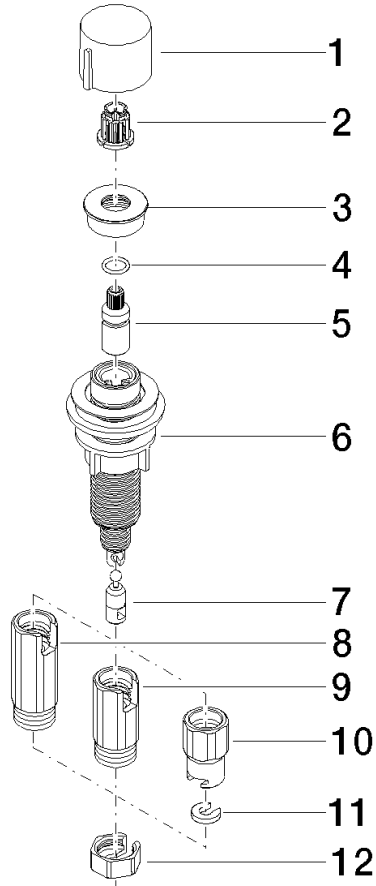

Strainer waste with control handle - Brushed Chrome

ELIO

10 712 970

- control for single basin
- including adapter for Bowden cable

Fits ELIO, ENO, MEM, META SQUARE, SYNC and TARA ULTRA

Fits: ELIO, MEM, ENO, SYNC, TARA ULTRA, META SQUARE

	Brushed Chrome	10 712 970-93
	Chrome	10 712 970-00
	Brushed Platinum	10 712 970-06
	Platinum	10 712 970-08
	Durabrand (23kt Gold)	10 712 970-09
	Dark Chrome	10 712 970-19
	Brushed Durabrand (23kt Gold)	10 712 970-28
	Matte Black	10 712 970-33
	Brushed Champagne (22kt Gold)	10 712 970-46
	Champagne (22kt Gold)	10 712 970-47
	Brushed Dark Platinum	10 712 970-99

10 712 970

mm [inches]

10 712 970

Parts for other finishes can be found here: [Chrome](#)

Strainer waste with control handle - Brushed Chrome

ELIO

10 712 970

Spare parts list

No.	Item Number	Name	Quantity used	Delivery time
	09 20 97 030-93	handle	12	60