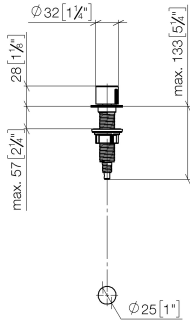

Strainer waste with control handle - Brushed Chrome

ELIO

10 712 970

- control for single basin
- including adapter for Bowden cable

Fits ELIO, ENO, MEM, META SQUARE, SYNC and TARA ULTRA

Fits: ELIO, MEM, ENO, SYNC, TARA ULTRA, META SQUARE

10 712 970

mm [inches]

10 712 970

Parts for other finishes can be found here: [Chrome](#)

Strainer waste with control handle - Brushed Chrome

ELIO

10 712 970

Spare parts list