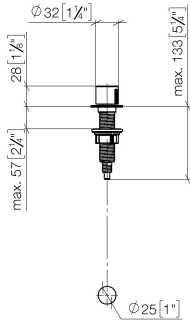

**Strainer waste with control handle - Brushed Dark Platinum**

ELIO

10 712 970

- control for single basin
- including adapter for Bowden cable

Fits ELIO, ENO, MEM, META SQUARE, SYNC and TARA ULTRA

Fits: ELIO, MEM, ENO, SYNC, TARA ULTRA, META SQUARE

10 712 970

mm [inches]

10 712 970

Parts for other finishes can be found here: [Chrome](#)