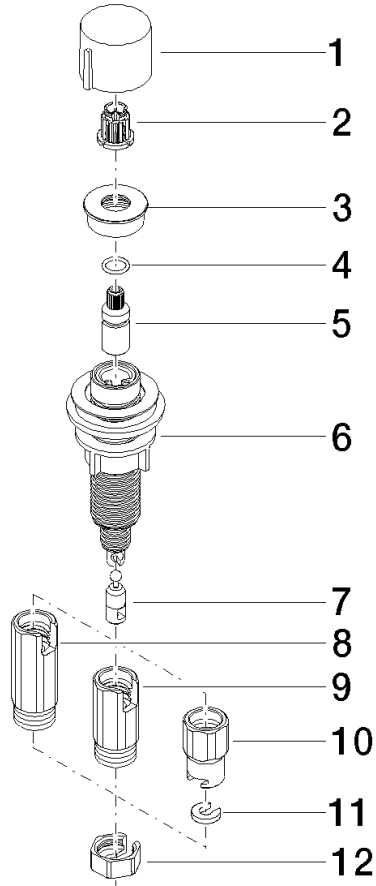

**Strainer waste with control handle - Brushed Dark Platinum**

ELIO

10 712 970

- control for single basin
- including adapter for Bowden cable

Fits ELIO, ENO, MEM, META SQUARE, SYNC and TARA ULTRA

Fits: ELIO, MEM, ENO, SYNC, TARA ULTRA, META SQUARE

	Brushed Dark Platinum	10 712 970-99
	Chrome	10 712 970-00
	Brushed Platinum	10 712 970-06
	Platinum	10 712 970-08
	Durabress (23kt Gold)	10 712 970-09
	Dark Chrome	10 712 970-19
	Brushed Durabress (23kt Gold)	10 712 970-28
	Matte Black	10 712 970-33
	Brushed Champagne (22kt Gold)	10 712 970-46
	Champagne (22kt Gold)	10 712 970-47
	Brushed Chrome	10 712 970-93

10 712 970

mm [inches]

10 712 970

Parts for other finishes can be found here: [Chrome](#)

### Spare parts list

No.	Item Number	Name	Quantity used	Delivery time
	09 20 97 030-99	handle	12	30