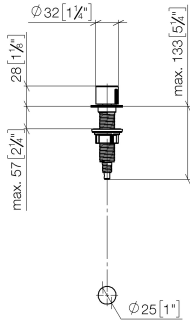

Strainer waste with control handle - Brushed Dark Platinum

ELIO

10 712 970

- control for single basin
- including adapter for Bowden cable

Fits ELIO, ENO, MEM, META SQUARE, SYNC and TARA ULTRA

Fits: ELIO, MEM, ENO, SYNC, TARA ULTRA, META SQUARE

10 712 970

mm [inches]

10 712 970

Parts for other finishes can be found here: [Chrome](#)

Strainer waste with control handle - Brushed Dark Platinum

ELIO

10 712 970

Spare parts list