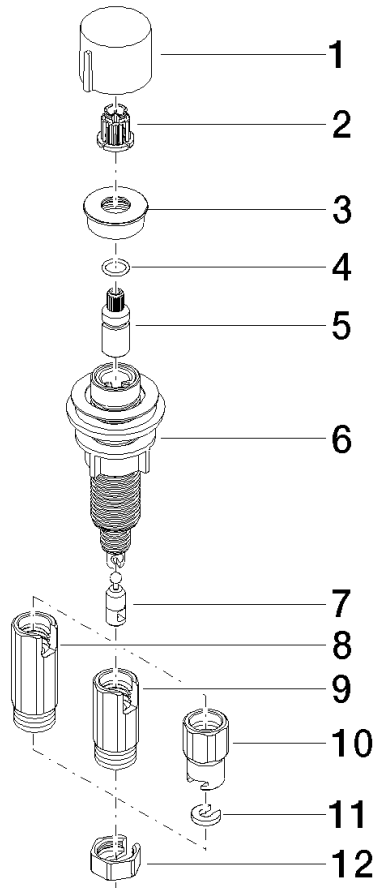

Strainer waste with control handle - Brushed Dark Platinum

ELIO

10 712 970

- control for single basin
- including adapter for Bowden cable

Fits ELIO, ENO, MEM, META SQUARE, SYNC and TARA ULTRA

Fits: ELIO, MEM, ENO, SYNC, TARA ULTRA, META SQUARE

	Brushed Dark Platinum	10 712 970-99
	Chrome	10 712 970-00
	Brushed Platinum	10 712 970-06
	Platinum	10 712 970-08
	Durabress (23kt Gold)	10 712 970-09
	Dark Chrome	10 712 970-19
	Brushed Durabress (23kt Gold)	10 712 970-28
	Matte Black	10 712 970-33
	Brushed Champagne (22kt Gold)	10 712 970-46
	Champagne (22kt Gold)	10 712 970-47
	Brushed Chrome	10 712 970-93

10 712 970

mm [inches]

10 712 970

Parts for other finishes can be found here: [Chrome](#)

Strainer waste with control handle - Brushed Dark Platinum

ELIO

10 712 970

Spare parts list

No.	Item Number	Name	Quantity used	Delivery time
	09 20 97 030-99	handle	12	30