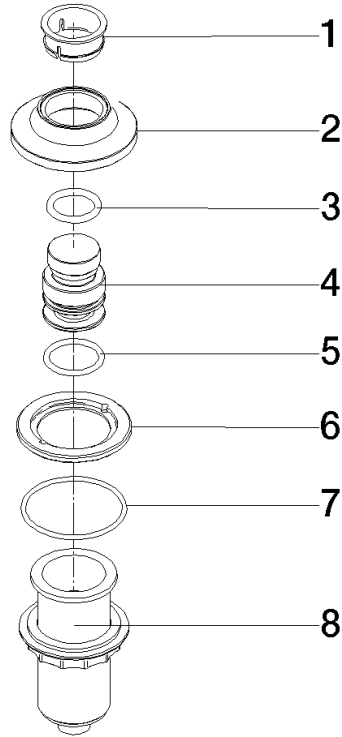

For more information go to www.insinkerator.com

	Chrome	10 713 809-00
	Brushed Platinum	10 713 809-06
	Platinum	10 713 809-08
	Durabross (23kt Gold)	10 713 809-09
	Dark Chrome	10 713 809-19
	Brushed Durabross (23kt Gold)	10 713 809-28
	Matte Black	10 713 809-33
	Brushed Champagne (22kt Gold)	10 713 809-46
	Champagne (22kt Gold)	10 713 809-47
	Brushed Chrome	10 713 809-93
	Brushed Dark Platinum	10 713 809-99

10 713 809

mm [inches]

10 713 809

Parts for other finishes can be found here: Brushed Platinum

Spare parts list

No.	Item Number	Name	Quantity used	Delivery time
1	09 28 10 141 90	sleeve	1	2
2	90 27 80 034 00-00	rosette	1	10
3	09 14 10 507 90	seal	1	2
4	90 21 33 052 00-00	Pushbutton	1	10
5	09 14 10 015 90	seal	1	2
6	90 24 01 033 00 90	ring	1	2
7	09 14 10 210 90	seal	1	2
8	04 30 01 186 00 90	sleeve	1	2