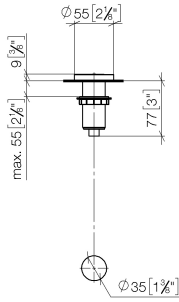

AIR SWITCH Control button - Brushed Bronze

10 713 970 Product version from 10/1/2024

mm [inches]

AIR SWITCH Control button - Brushed Bronze

10 713 970 Product version from 10/1/2024

Parts for other finishes can be found here: [Chrome](#)

Spare parts list

No.	Item Number	Name	Quantity used	Delivery time
1	09 28 10 141 90	sleeve	1	2
2	09 27 87 012-42	rosette	1	60
3	09 14 10 507 90	seal	1	2
4	09 21 33 045-42	insert	1	60
5	09 14 10 015 90	seal	1	2
6	09 24 01 030 90	ring	1	2
7	09 14 05 037 90	seal	1	2
8	04 30 01 186 00 90	sleeve	1	2