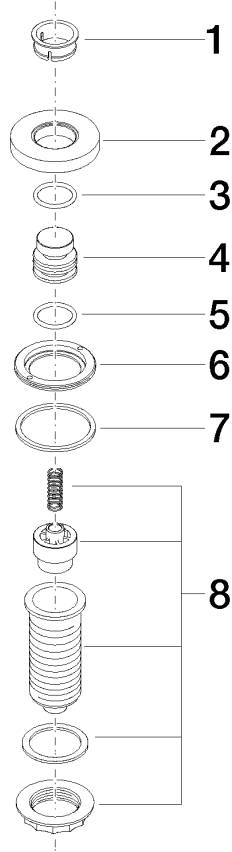

AIR SWITCH Control button - Brushed Bronze

10 713 970 Product version from 10/1/2024

- for controlling a waste disposal unit

Compatible with waste disposal units with integrated air switch made by Insinkerator®, e.g. Evolution.

The products are not available in all markets, please contact your Dornbracht sales force.

For more information go to www.insinkerator.com

Fits ELIO, ENO, MEM, META SQUARE, SYNC, TARA and TARA ULTRA

	Brushed Bronze	10 713 970-42
	Chrome	10 713 970-00
	Brushed Platinum	10 713 970-06
	Platinum	10 713 970-08
	Durabronze (23kt Gold)	10 713 970-09
	Dark Chrome	10 713 970-19
	Brushed Durabronze (23kt Gold)	10 713 970-28
	Matte Black	10 713 970-33
	Brushed Champagne (22kt Gold)	10 713 970-46
	Champagne (22kt Gold)	10 713 970-47
	Brushed Chrome	10 713 970-93
	Brushed Dark Platinum	10 713 970-99

AIR SWITCH Control button - Brushed Bronze

10 713 970 Product version from 10/1/2024

mm [inches]

AIR SWITCH Control button - Brushed Bronze

10 713 970 Product version from 10/1/2024

Parts for other finishes can be found here: [Chrome](#)

Spare parts list

No.	Item Number	Name	Quantity used	Delivery time
1	09 28 10 141 90	sleeve	1	2
2	09 27 87 012-42	rosette	1	60
3	09 14 10 507 90	seal	1	2
4	09 21 33 045-42	insert	1	60
5	09 14 10 015 90	seal	1	2
6	09 24 01 030 90	ring	1	2
7	09 14 05 037 90	seal	1	2
8	04 30 01 186 00 90	sleeve	1	2