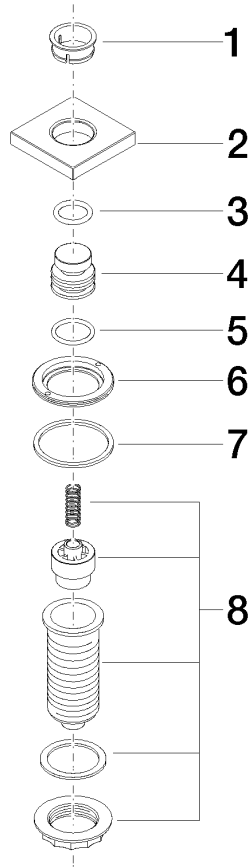

AIR SWITCH Control button - Champagne (22kt Gold)

10 714 970

- for controlling a waste disposal unit

Compatible with waste disposal units with integrated air switch made by Insinkerator®, e.g. Evolution.

The products are not available in all markets, please contact your Dornbracht sales force.

For more information go to www.insinkerator.com

Fits LOT

	Champagne (22kt Gold)	10 714 970-47
	Chrome	10 714 970-00
	Brushed Platinum	10 714 970-06
	Platinum	10 714 970-08
	Durabross (23kt Gold)	10 714 970-09
	Dark Chrome	10 714 970-19
	Brushed Durabross (23kt Gold)	10 714 970-28
	Brushed Champagne (22kt Gold)	10 714 970-46
	Brushed Chrome	10 714 970-93
	Brushed Dark Platinum	10 714 970-99

AIR SWITCH Control button - Champagne (22kt Gold)

10 714 970

mm [inches]

AIR SWITCH Control button - Champagne (22kt Gold)

10 714 970

Parts for other finishes can be found here: [Chrome](#)

Spare parts list

No.	Item Number	Name	Quantity used	Delivery time
1	09 28 10 141 90	sleeve	1	2
2	09 27 87 013-47	rosette	1	30
3	09 14 10 507 90	seal	1	2
4	09 21 33 045-47	insert	1	30
5	09 14 10 015 90	seal	1	2
6	09 24 01 030 90	ring	1	2
7	09 14 05 037 90	seal	1	2
8	04 30 01 186 00 90	sleeve	1	2