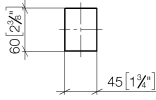

11 000 980

	Chrome	11 000 980-00
	Brushed Platinum	11 000 980-06
	Matte Black	11 000 980-33

Required miscellaneous

Attachment set for towel bar/tumbler mounting on two sides -

12 351 970 90

Required miscellaneous

Attachment set for towel bar/tumbler mounting on one side -

12 350 970 90

- for installation on glass tiles

11 000 980

mm [inches]

11 000 980

Spare parts list

No.	Item Number	Name	Quantity used	Delivery time
3	04 31 11 113 00 90	pin	1.00	2
4	08 17 98 558-00	handle	1.00	10
2	08 17 98 557-00	cover	1.00	10
1	09 30 30 170 90	screw	2.00	2