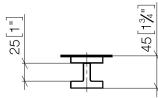

11 000 980

	Chrome	11 000 980-00
	Brushed Platinum	11 000 980-06
	Matte Black	11 000 980-33

Required miscellaneous

Attachment set for towel bar/tumbler mounting on two sides -

12 351 970 90

Required miscellaneous

Attachment set for towel bar/tumbler mounting on one side -

12 350 970 90

- for installation on glass tiles

11 000 980

mm [inches]

11 000 980

Spare parts list

No.	Item Number	Name	Quantity used	Delivery time
3	04 31 11 113 00 90	pin	1.00	2
4	08 17 98 558-00	handle	1.00	10
2	08 17 98 557-00	cover	1.00	10
1	09 30 30 170 90	screw	2.00	2