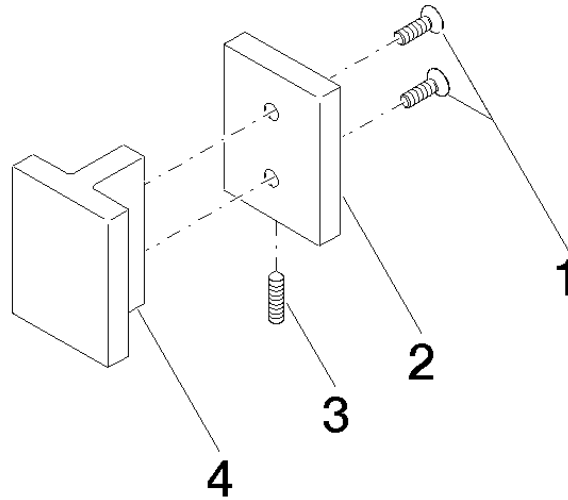

11 000 980

	Chrome	11 000 980-00
	Brushed Platinum	11 000 980-06
	Matte Black	11 000 980-33

Required miscellaneous

Attachment set for towel bar/tumbler mounting on two sides -

12 351 970 90

Required miscellaneous

Attachment set for towel bar/tumbler mounting on one side -

12 350 970 90

- for installation on glass tiles

11 000 980

mm [inches]

11 000 980

Spare parts list

No.	Item Number	Name	Quantity used	Delivery time
3	04 31 11 113 00 90	pin	1.00	2
4	08 17 98 558-00	handle	1.00	10
2	08 17 98 557-00	cover	1.00	10
1	09 30 30 170 90	screw	2.00	2