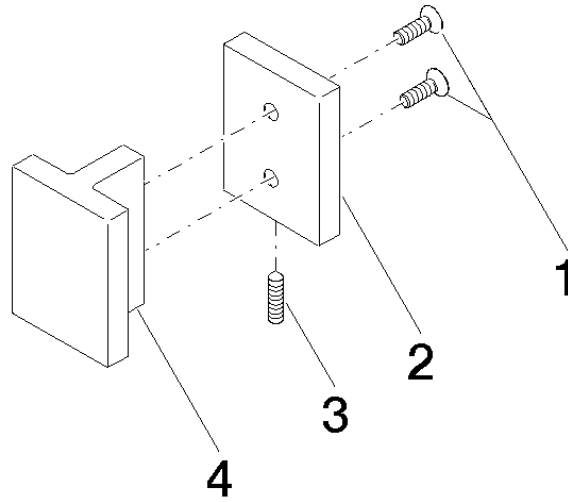

Door handle - Brushed Platinum

11 000 980

	Brushed Platinum	11 000 980-06
	Chrome	11 000 980-00
	Matte Black	11 000 980-33

Required miscellaneous

Attachment set for towel bar/tumbler mounting on one side 12 350 970 90

-

- for installation on glass tiles

Required miscellaneous

Attachment set for towel bar/tumbler mounting on two sides - 12 351 970 90

-

Door handle - Brushed Platinum

11 000 980

mm [inches]

Door handle - Brushed Platinum

11 000 980

Door handle - Brushed Platinum

11 000 980

Spare parts list

No.	Item Number	Name	Quantity used	Delivery time
	09 30 30 170 90	screw	5	2