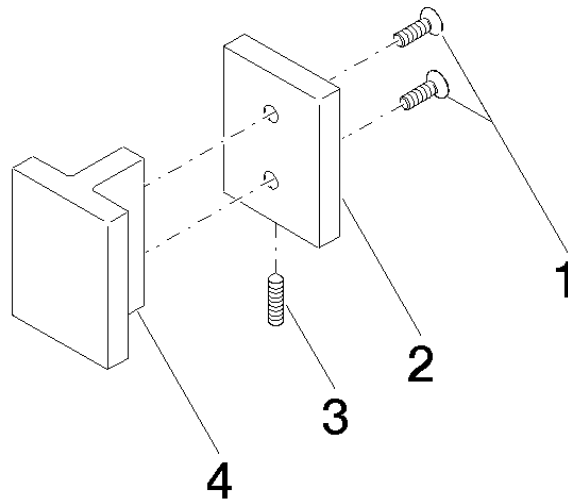

Door handle - Brushed Platinum

11 000 980

	Brushed Platinum	11 000 980-06
	Chrome	11 000 980-00
	Matte Black	11 000 980-33

Required miscellaneous

Attachment set for towel bar/tumbler mounting on one side 12 350 970 90

-

- for installation on glass tiles

Required miscellaneous

Attachment set for towel bar/tumbler mounting on two sides - 12 351 970 90

-

Door handle - Brushed Platinum

11 000 980

mm [inches]

Door handle - Brushed Platinum

11 000 980

Door handle - Brushed Platinum

11 000 980

Spare parts list

No.	Item Number	Name	Quantity used	Delivery time
	09 30 30 170 90	screw	5	2