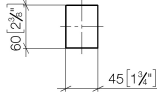

-

- for installation on glass tiles

Required miscellaneous

Attachment set for towel bar/tumbler mounting on two sides - 12 351 970 90

-

Door handle - Brushed Platinum

11 000 980

mm [inches]