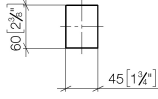

Required miscellaneous

Attachment set for towel bar/tumbler mounting on two sides - 12 351 970 90

Door handle - Matte Black

11 000 980

mm [inches]

Door handle - Matte Black

11 000 980

Door handle - Matte Black