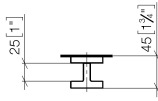

Required miscellaneous

Attachment set for towel bar/tumbler mounting on two sides - 12 351 970 90

Door handle - Matte Black

11 000 980

mm [inches]

Door handle - Matte Black

11 000 980

Door handle - Matte Black