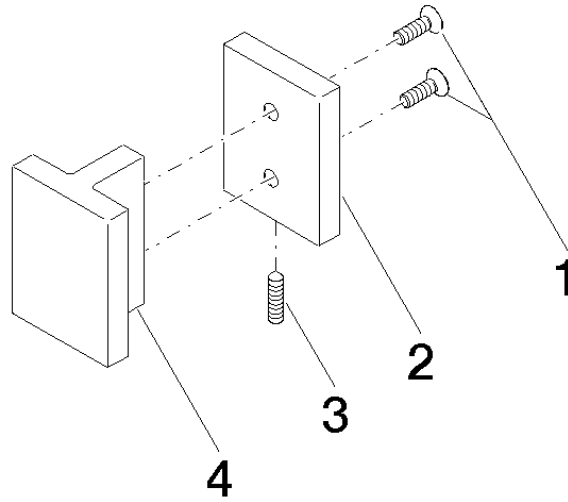

Door handle - Matte Black

11 000 980

	Matte Black	11 000 980-33
	Chrome	11 000 980-00
	Brushed Platinum	11 000 980-06

Required miscellaneous

Attachment set for towel bar/tumbler mounting on one side 12 350 970 90
-
•for installation on glass tiles

Required miscellaneous

Attachment set for towel bar/tumbler mounting on two sides - 12 351 970 90

Door handle - Matte Black

11 000 980

mm [inches]

Door handle - Matte Black

11 000 980

Door handle - Matte Black

11 000 980

Spare parts list

No.	Item Number	Name	Quantity used	Delivery time
	09 30 30 170 90	screw	5	2