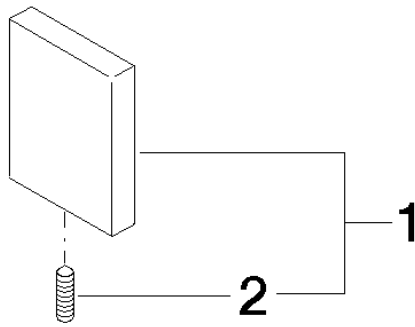

## Cover - Chrome

---

11 001 980

## Cover - Chrome

---

11 001 980

mm [inches]

Cover - Chrome

---

11 001 980

Spare parts list

No.	Item Number	Name	Quantity used	Delivery time
2	04 31 11 113 00 90	pin	1	2