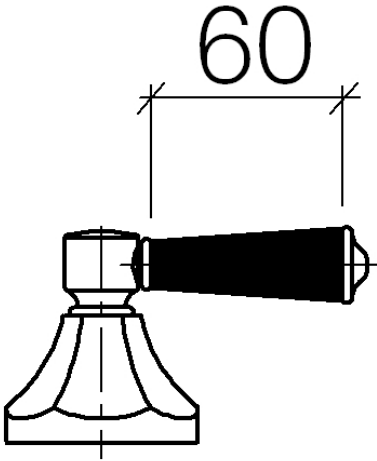

MADISON Lever insert - Chrome

MADISON

11 170 370

- for basin fittings

NOTE: Mixers are supplied without lever inserts.
Please order the lever inserts separately!

	Chrome	11 170 370-00
	Gold (23.9kt)	11 170 370-01
	Brushed Platinum	11 170 370-06
	Platinum	11 170 370-08
	Durabrand (23kt Gold)	11 170 370-09
	white	11 170 370-12
	black	11 170 370-13
	Brushed Durabrand (23kt Gold)	11 170 370-28
	Brushed Dark Platinum	11 170 370-99

11 170 370

MADISON Lever insert - Chrome

MADISON

11 170 370

Parts for other
finishes can be found
here: [Gold \(23.9kt\)](#)

11 170 370

Spare parts list