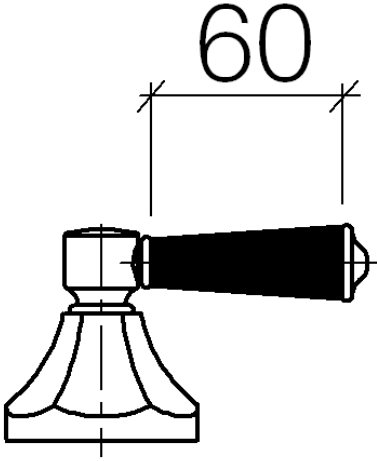

11 170 370

- for basin fittings

NOTE: Mixers are supplied without lever inserts.
Please order the lever inserts separately!

	Chrome	11 170 370-00
	Gold (23.9kt)	11 170 370-01
	Brushed Platinum	11 170 370-06
	Platinum	11 170 370-08
	Durabress (23kt Gold)	11 170 370-09
	white	11 170 370-12
	black	11 170 370-13
	Brushed Durabress (23kt Gold)	11 170 370-28
	Brushed Dark Platinum	11 170 370-99

11 170 370

MADISON Lever insert - Chrome

MADISON

11 170 370

Parts for other
finishes can be found
here: [Gold \(23.9kt\)](#)

11 170 370

Spare parts list