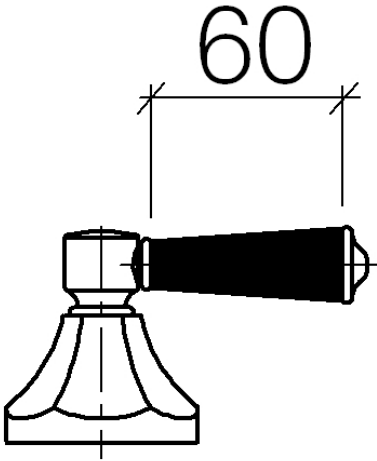

11 170 370

- for basin fittings

NOTE: Mixers are supplied without lever inserts.
Please order the lever inserts separately!

	Brushed Platinum	11 170 370-06
	Chrome	11 170 370-00
	Gold (23.9kt)	11 170 370-01
	Platinum	11 170 370-08
	Durabass (23kt Gold)	11 170 370-09
	white	11 170 370-12
	black	11 170 370-13
	Brushed Durabass (23kt Gold)	11 170 370-28
	Brushed Dark Platinum	11 170 370-99

11 170 370

MADISON Lever insert - Brushed Platinum

MADISON

11 170 370

Parts for other
finishes can be found
here: [Chrome](#)

11 170 370

Spare parts list