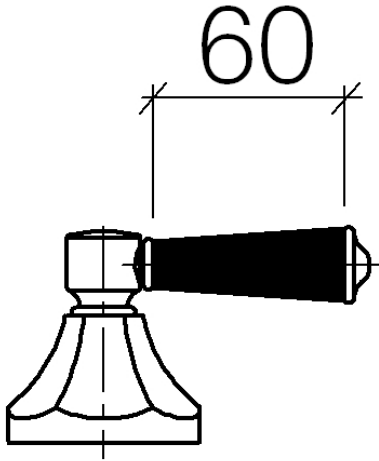

11 170 370

- for basin fittings

NOTE: Mixers are supplied without lever inserts.  
Please order the lever inserts separately!

	Platinum	11 170 370-08
	Chrome	11 170 370-00
	Gold (23.9kt)	11 170 370-01
	Brushed Platinum	11 170 370-06
	Durabass (23kt Gold)	11 170 370-09
	white	11 170 370-12
	black	11 170 370-13
	Brushed Durabass (23kt Gold)	11 170 370-28
	Brushed Dark Platinum	11 170 370-99

## MADISON Lever insert - Platinum

MADISON

11 170 370

Parts for other  
finishes can be found  
here: [Chrome](#)