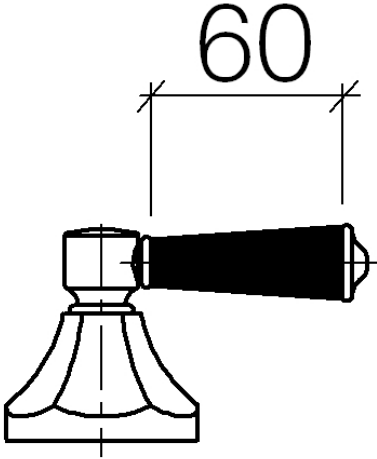

11 170 370

- for basin fittings

NOTE: Mixers are supplied without lever inserts.
Please order the lever inserts separately!

	Brushed Dark Platinum	11 170 370-99
	Chrome	11 170 370-00
	Gold (23.9kt)	11 170 370-01
	Brushed Platinum	11 170 370-06
	Platinum	11 170 370-08
	Durabress (23kt Gold)	11 170 370-09
	white	11 170 370-12
	black	11 170 370-13
	Brushed Durabress (23kt Gold)	11 170 370-28

11 170 370

MADISON Lever insert - Brushed Dark Platinum

MADISON

11 170 370

Parts for other
finishes can be found
here: [Chrome](#)

11 170 370

Spare parts list