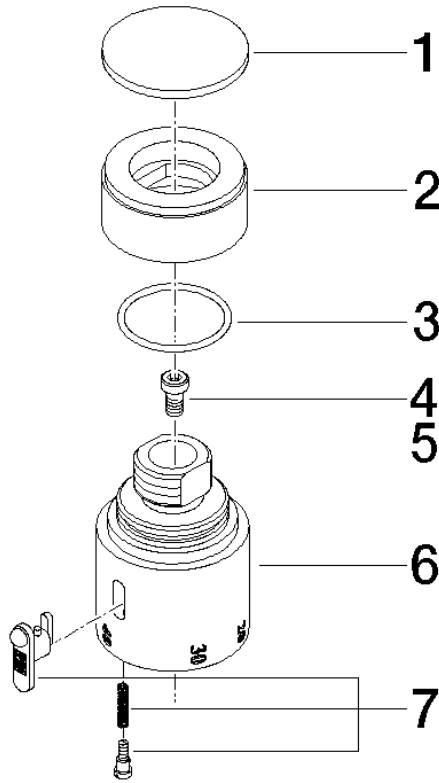

Temperature control handle - Chrome

MADISON

11 420 220

	Chrome	11 420 220-00
	Brushed Platinum	11 420 220-06
	Platinum	11 420 220-08
	Durabress (23kt Gold)	11 420 220-09

Temperature control handle - Chrome

MADISON

11 420 220

11 420 220

11 420 220

Parts for other
finishes can be found
here: Brushed
Platinum

Temperature control handle - Chrome

MADISON

11 420 220

Spare parts list

No.	Item Number	Name	Quantity used	Delivery time
	09 14 10 040 90	seal	4	2