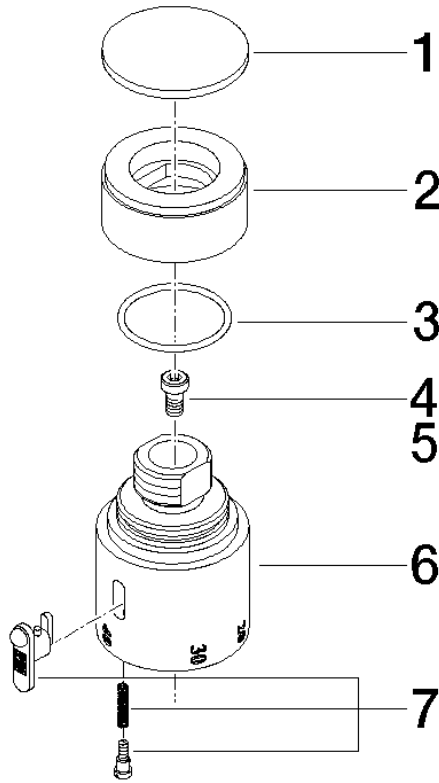

Temperature control handle - Chrome

MADISON

11 420 220

	Chrome	11 420 220-00
	Brushed Platinum	11 420 220-06
	Platinum	11 420 220-08
	Durabress (23kt Gold)	11 420 220-09

## Temperature control handle - Chrome

---

MADISON

11 420 220

11 420 220

11 420 220

Parts for other  
finishes can be found  
here: Brushed  
Platinum

## Temperature control handle - Chrome

MADISON

11 420 220

### Spare parts list

No.	Item Number	Name	Quantity used	Delivery time
	09 14 10 040 90	seal	4	2