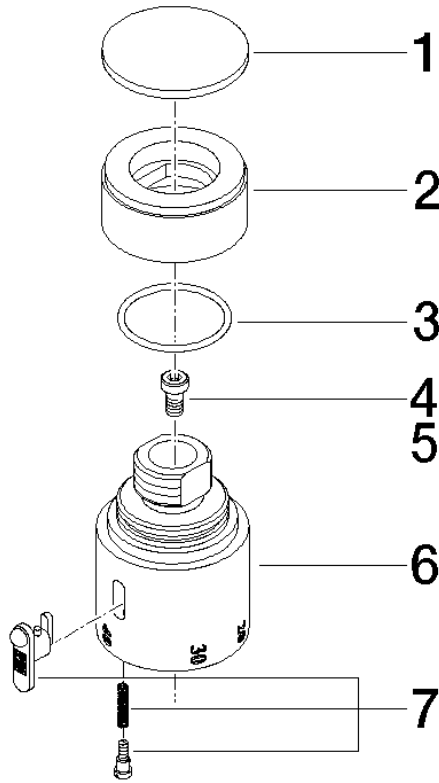

Temperature control handle - Brushed Platinum

MADISON

11 420 220

	Brushed Platinum	11 420 220-06
	Chrome	11 420 220-00
	Platinum	11 420 220-08
	Durabronze (23kt Gold)	11 420 220-09

Temperature control handle - Brushed Platinum

MADISON

11 420 220

11 420 220

11 420 220

Parts for other
finishes can be found
here: [Chrome](#)

Temperature control handle - Brushed Platinum

MADISON

11 420 220

Spare parts list

No.	Item Number	Name	Quantity used	Delivery time
	09 14 10 040 90	seal	4	2