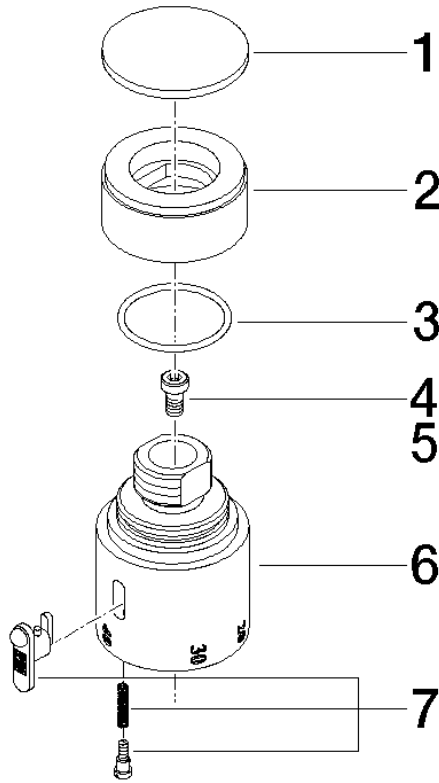

Temperature control handle - Platinum

MADISON

11 420 220

	Platinum	11 420 220-08
	Chrome	11 420 220-00
	Brushed Platinum	11 420 220-06
	Durabress (23kt Gold)	11 420 220-09

## Temperature control handle - Platinum

---

MADISON

11 420 220

11 420 220

11 420 220

Parts for other  
finishes can be found  
here: [Chrome](#)

## Temperature control handle - Platinum

MADISON

11 420 220

### Spare parts list

No.	Item Number	Name	Quantity used	Delivery time
	09 14 10 040 90	seal	4	2