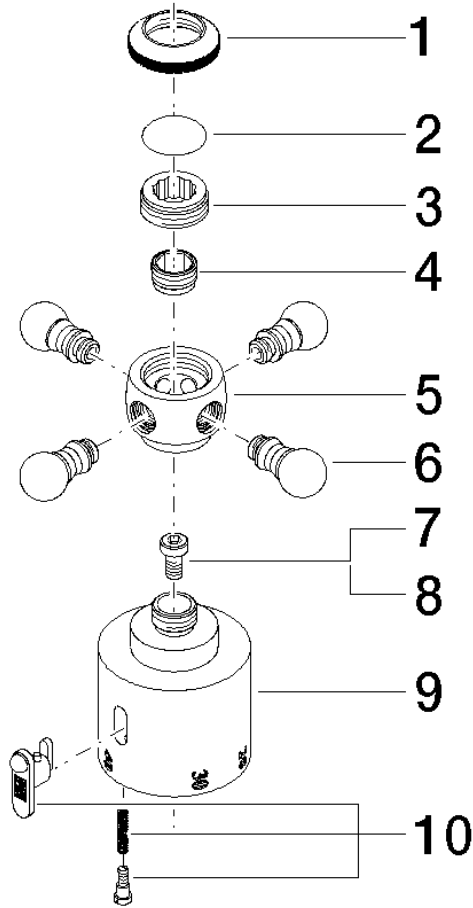

# MADISON Temperature control handle - Chrome

MADISON

11 420 360

|  |                               |               |
|--|-------------------------------|---------------|
|  | Chrome                        | 11 420 360-00 |
|  | Brushed Platinum              | 11 420 360-06 |
|  | Platinum                      | 11 420 360-08 |
|  | Durabress (23kt Gold)         | 11 420 360-09 |
|  | Brushed Durabress (23kt Gold) | 11 420 360-28 |
|  | Brushed Dark Platinum         | 11 420 360-99 |

## MADISON Temperature control handle - Chrome

---

MADISON

11 420 360

11 420 360

11 420 360

Parts for other finishes can be found here: [Brushed](#)  
[Platinum](#)

# MADISON Temperature control handle - Chrome

MADISON

11 420 360

## Spare parts list

| No. | Item Number     | Name   | Quantity used | Delivery time |
|-----|-----------------|--------|---------------|---------------|
|     | 09 20 36 005-00 | handle | 11            | 10            |