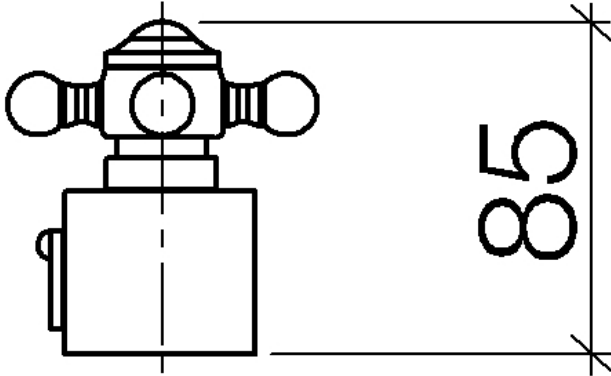

# MADISON Temperature control handle - Chrome

MADISON

11 420 360

|  |                               |               |
|--|-------------------------------|---------------|
|  | Chrome                        | 11 420 360-00 |
|  | Brushed Platinum              | 11 420 360-06 |
|  | Platinum                      | 11 420 360-08 |
|  | Durabress (23kt Gold)         | 11 420 360-09 |
|  | Brushed Durabress (23kt Gold) | 11 420 360-28 |
|  | Brushed Dark Platinum         | 11 420 360-99 |

## MADISON Temperature control handle - Chrome

---

MADISON

11 420 360

11 420 360

11 420 360

Parts for other finishes can be found here: [Brushed](#)  
[Platinum](#)

# MADISON Temperature control handle - Chrome

MADISON

11 420 360