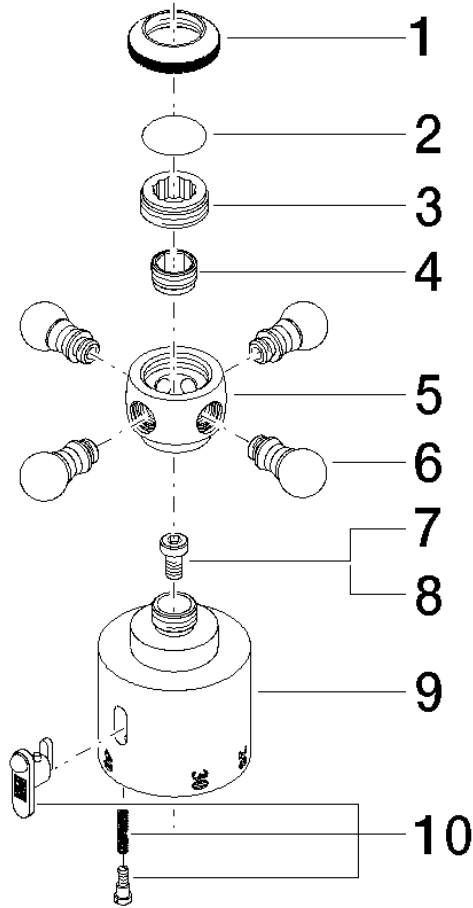

MADISON Temperature control handle - Durabronze (23kt Gold)

MADISON

11 420 360

11 420 360

11 420 360

Parts for other finishes can be found here: [Chrome](#)

MADISON Temperature control handle - Durabronss (23kt Gold)

MADISON

11 420 360

Spare parts list

No.	Item Number	Name	Quantity used	Delivery time
	09 20 36 005-09	handle	11	40