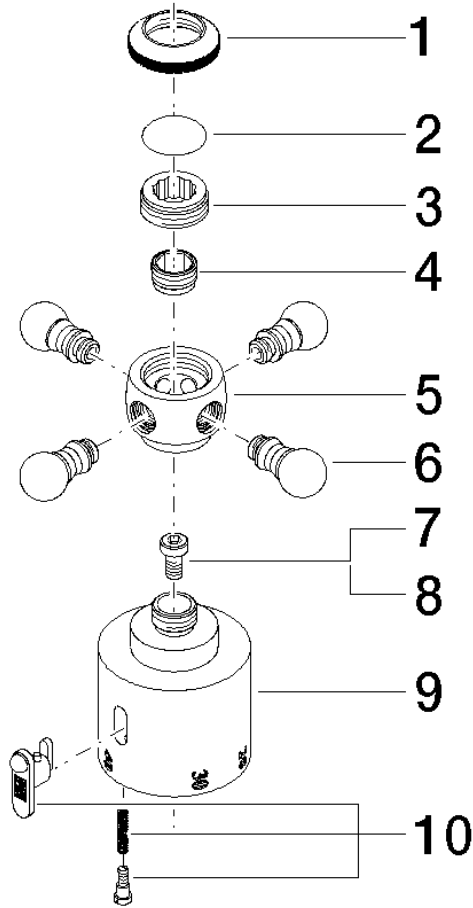

MADISON Temperature control handle - Durabronz (23kt Gold)

MADISON

11 420 360

11 420 360

11 420 360

Parts for other finishes can be found here: Chrome

MADISON Temperature control handle - Durabronss (23kt Gold)

MADISON

11 420 360

Spare parts list

No.	Item Number	Name	Quantity used	Delivery time
	09 20 36 005-09	handle	11	40