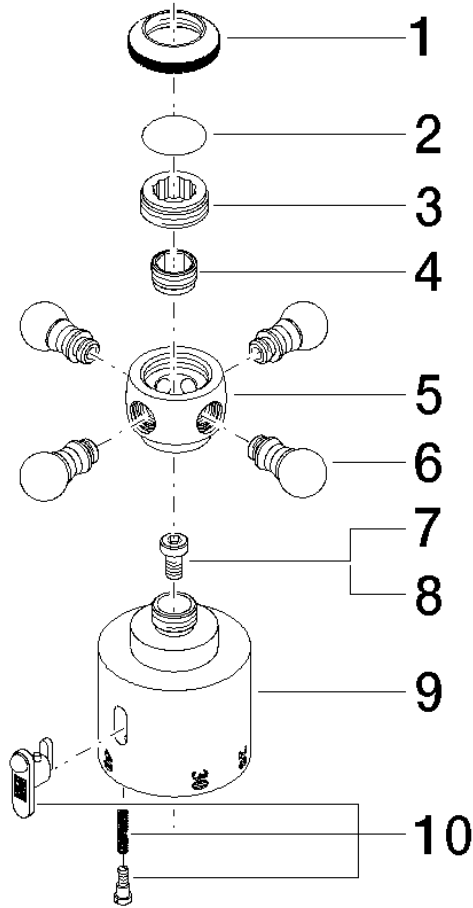

MADISON Temperature control handle - Brushed Durabronze (23kt Gold)

MADISON

11 420 360

11 420 360

11 420 360

Parts for other finishes can be found here: Chrome

MADISON Temperature control handle - Brushed Durabronz (23kt Gold)

MADISON

11 420 360

Spare parts list

No.	Item Number	Name	Quantity used	Delivery time
	09 20 36 005-28	handle	13	20