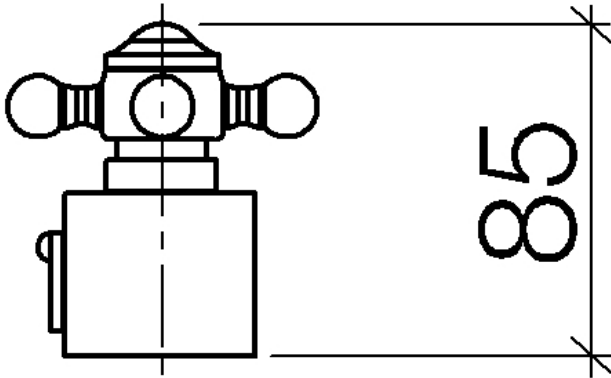

# MADISON Temperature control handle - Brushed Dark Platinum

MADISON

11 420 360

	Brushed Dark Platinum	11 420 360-99
	Chrome	11 420 360-00
	Brushed Platinum	11 420 360-06
	Platinum	11 420 360-08
	Durabass (23kt Gold)	11 420 360-09
	Brushed Durabass (23kt Gold)	11 420 360-28
		11 420 360-39
	Brushed Bronze	11 420 360-42
		11 420 360-43

## MADISON Temperature control handle - Brushed Dark Platinum

---

MADISON

11 420 360

11 420 360

11 420 360

Parts for other finishes can be found here: [Chrome](#)

# MADISON Temperature control handle - Brushed Dark Platinum

MADISON

11 420 360