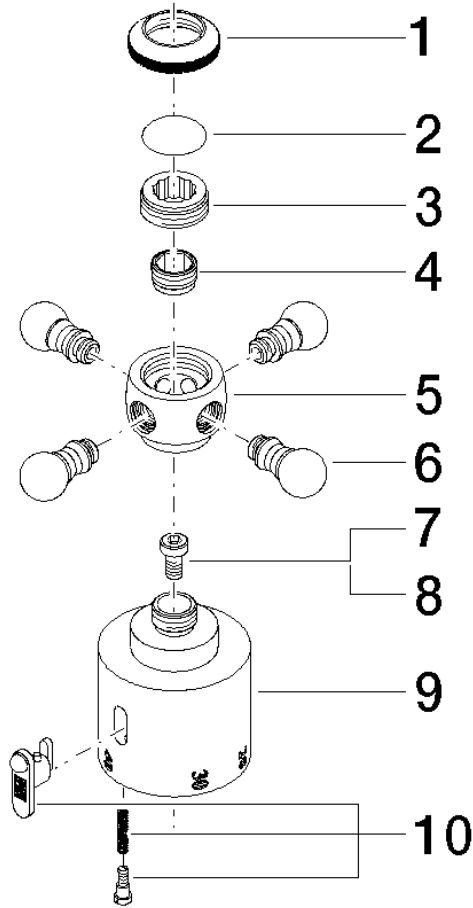

# MADISON Temperature control handle - Brushed Dark Platinum

MADISON

11 420 360

	Brushed Dark Platinum	11 420 360-99
	Chrome	11 420 360-00
	Brushed Platinum	11 420 360-06
	Platinum	11 420 360-08
	Durabass (23kt Gold)	11 420 360-09
	Brushed Durabass (23kt Gold)	11 420 360-28
		11 420 360-39
	Brushed Bronze	11 420 360-42
		11 420 360-43

## MADISON Temperature control handle - Brushed Dark Platinum

---

MADISON

11 420 360

11 420 360

11 420 360

Parts for other finishes can be found here: [Chrome](#)

# MADISON Temperature control handle - Brushed Dark Platinum

MADISON

11 420 360

## Spare parts list

No.	Item Number	Name	Quantity used	Delivery time
	09 20 36 005-99	handle	13	30