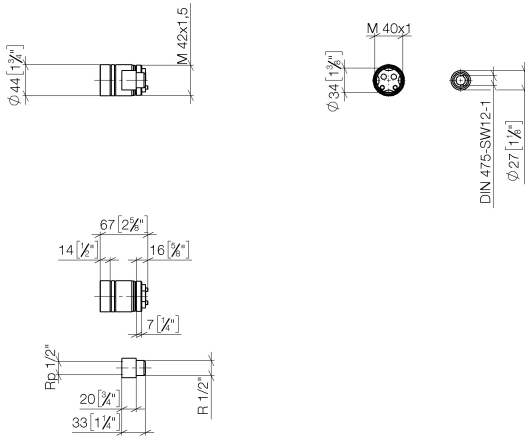

Extension 20 mm -

12 070 970 90

Extension 20 mm -

12 070 970 90

Extension 20 mm -

12 070 970 90

mm [inches]

Codes & Standards

NSF372

Certificates

IAPMO_6

Extension 20 mm -

12 070 970 90

Extension 20 mm -

12 070 970 90

Spare parts list

No.	Item Number	Name	Quantity used	Delivery time
	09 24 03 072 10 90	nipple	6	2