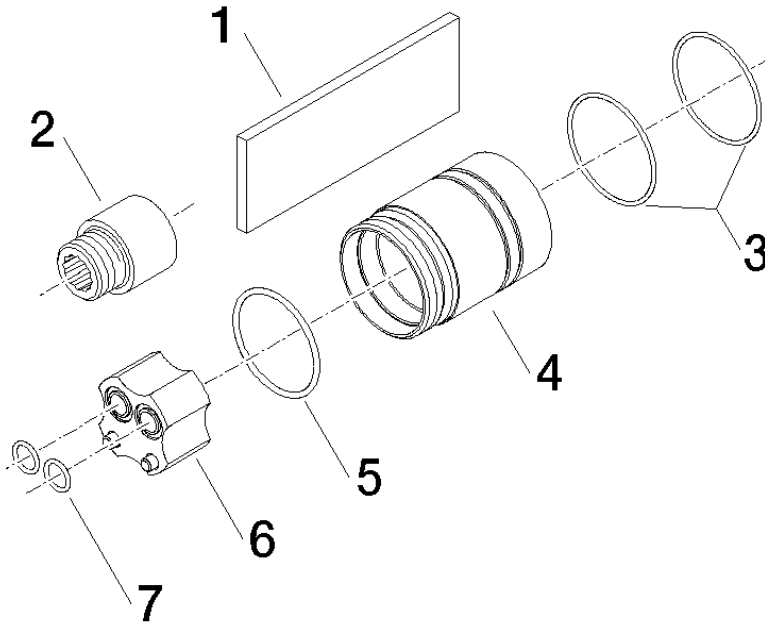

Extension 20 mm -

12 070 970 90

Extension 20 mm -

12 070 970 90

Extension 20 mm -

12 070 970 90

mm [inches]

Codes & Standards

NSF372

Certificates

IAPMO_6

Extension 20 mm -

12 070 970 90

Extension 20 mm -

12 070 970 90

Spare parts list

No.	Item Number	Name	Quantity used	Delivery time
	09 24 03 072 10 90	nipple	6	2