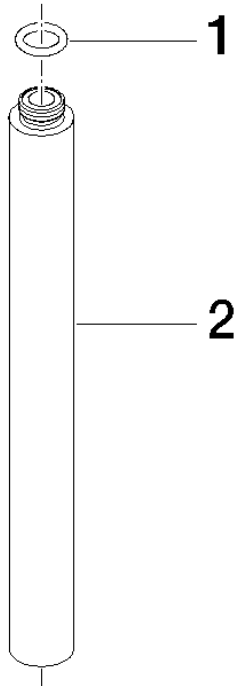

Extension for shower with fixed riser 200 mm - Chrome

IMO

12 120 970

	Chrome	12 120 970-00
	Brushed Light Gold	12 120 970-27

Fits: IMO, LULU, MADISON, MEM, TARA,
CL.1, LISSÉ, VAIA, META, CYO

Extension for shower with fixed riser 200 mm - Chrome

IMO

12 120 970

12 120 970

mm [inches]

12 120 970

Product version from 6/1/2024

Parts for other
finishes can be found
here: Brushed Light
Gold

Extension for shower with fixed riser 200 mm - Chrome

IMO

12 120 970

Spare parts list

Product version from 6/1/2024

No.	Item Number	Name	Quantity used	Delivery time
	90 14 10 011 00 90	seal	2	2