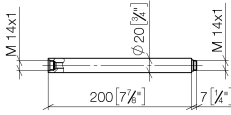

Extension for shower with fixed riser 200 mm - Chrome

IMO

12 120 970

	Chrome	12 120 970-00
	Brushed Light Gold	12 120 970-27

Fits: IMO, LULU, MADISON, MEM, TARA,
CL.1, LISSÉ, VAIA, META, CYO

Extension for shower with fixed riser 200 mm - Chrome

IMO

12 120 970

12 120 970

mm [inches]

12 120 970

Product version from 6/1/2024

Parts for other
finishes can be found
here: Brushed Light
Gold

Extension for shower with fixed riser 200 mm - Chrome