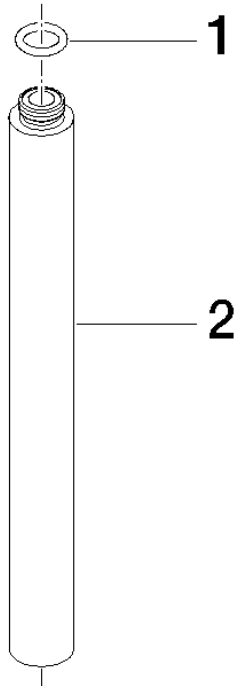

## Extension for shower with fixed riser 200 mm - Brushed Platinum

IMO

12 120 970

	Brushed Platinum	12 120 970-06
	Brushed Light Gold	12 120 970-27

Fits: IMO, LULU, MADISON, MEM, TARA,  
CL.1, LISSÉ, VAIA, META, CYO

## Extension for shower with fixed riser 200 mm - Brushed Platinum

---

IMO

12 120 970

12 120 970

mm [inches]

12 120 970

**Product version from 6/1/2024**

Parts for other  
finishes can be found  
here: Brushed Light  
Gold

Extension for shower with fixed riser 200 mm - Brushed Platinum

IMO

12 120 970

**Spare parts list**

**Product version from 6/1/2024**

No.	Item Number	Name	Quantity used	Delivery time
	90 14 10 011 00 90	seal	2	2