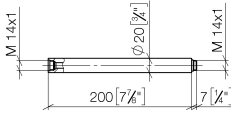

## Extension for shower with fixed riser 200 mm - Brushed Platinum

IMO

12 120 970

	Brushed Platinum	12 120 970-06
	Brushed Light Gold	12 120 970-27

Fits: IMO, LULU, MADISON, MEM, TARA,  
CL.1, LISSÉ, VAIA, META, CYO

## Extension for shower with fixed riser 200 mm - Brushed Platinum

---

IMO

12 120 970

12 120 970

mm [inches]

12 120 970

**Product version from 6/1/2024**

Parts for other  
finishes can be found  
here: Brushed Light  
Gold

Extension for shower with fixed riser 200 mm - Brushed Platinum

IMO

12 120 970

**Spare parts list**

**Product version from 6/1/2024**

No.	Item Number	Name	Quantity used	Delivery time
	90 14 10 011 00 90	seal	2	2