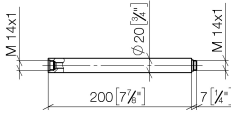

Extension for shower with fixed riser 200 mm - Platinum

IMO

12 120 970

	Platinum	12 120 970-08
	Brushed Light Gold	12 120 970-27

Fits: IMO, LULU, MADISON, MEM, TARA,
CL.1, LISSÉ, VAIA, META, CYO

Extension for shower with fixed riser 200 mm - Platinum

IMO

12 120 970

12 120 970

mm [inches]

12 120 970

Product version from 6/1/2024

Parts for other
finishes can be found
here: Brushed Light
Gold

Extension for shower with fixed riser 200 mm - Platinum