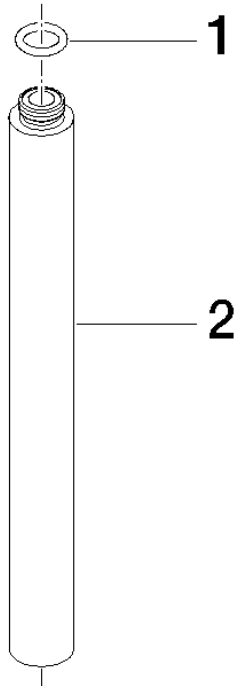

Extension for shower with fixed riser 200 mm - Platinum

IMO

12 120 970

	Platinum	12 120 970-08
	Brushed Light Gold	12 120 970-27

Fits: IMO, LULU, MADISON, MEM, TARA,
CL.1, LISSÉ, VAIA, META, CYO

Extension for shower with fixed riser 200 mm - Platinum

IMO

12 120 970

12 120 970

mm [inches]

12 120 970

Product version from 6/1/2024

Parts for other
finishes can be found
here: Brushed Light
Gold

Extension for shower with fixed riser 200 mm - Platinum

IMO

12 120 970

Spare parts list

Product version from 6/1/2024

No.	Item Number	Name	Quantity used	Delivery time
	90 14 10 011 00 90	seal	2	2