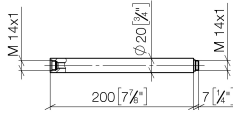

Extension for shower with fixed riser 200 mm - Platinum

IMO

12 120 970

	Platinum	12 120 970-08
	Brushed Light Gold	12 120 970-27

Fits: IMO, LULU, MADISON, MEM, TARA,
CL.1, LISSÉ, VAIA, META, CYO

Extension for shower with fixed riser 200 mm - Platinum

IMO

12 120 970

12 120 970

mm [inches]

12 120 970

Product version from 6/1/2024

Parts for other
finishes can be found
here: Brushed Light
Gold

Extension for shower with fixed riser 200 mm - Platinum