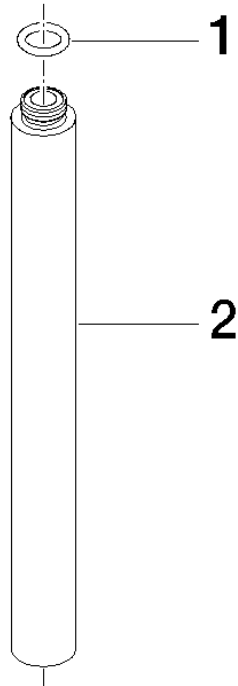

Extension for shower with fixed riser 200 mm - Platinum

IMO

12 120 970

	Platinum	12 120 970-08
	Brushed Light Gold	12 120 970-27

Fits: IMO, LULU, MADISON, MEM, TARA,
CL.1, LISSÉ, VAIA, META, CYO

Extension for shower with fixed riser 200 mm - Platinum

IMO

12 120 970

12 120 970

mm [inches]

12 120 970

Product version from 6/1/2024

Parts for other
finishes can be found
here: Brushed Light
Gold

Extension for shower with fixed riser 200 mm - Platinum

IMO

12 120 970

Spare parts list

Product version from 6/1/2024

No.	Item Number	Name	Quantity used	Delivery time
	90 14 10 011 00 90	seal	2	2