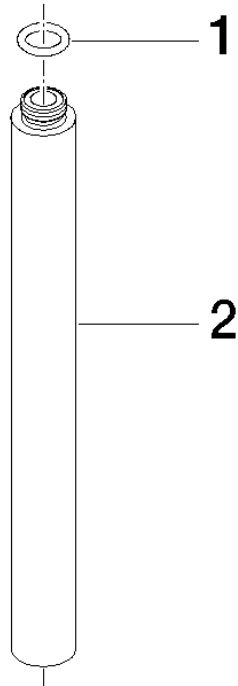

Extension for shower with fixed riser 200 mm - Durabronss (23kt Gold)

IMO

12 120 970

	Durabronss (23kt Gold)	12 120 970-09
	Brushed Light Gold	12 120 970-27

Fits: IMO, LULU, MADISON, MEM, TARA, CL.1, LISSÉ, VAIA, META, CYO

Extension for shower with fixed riser 200 mm - Durabron (23kt Gold)

IMO

12 120 970

12 120 970

mm [inches]

12 120 970

Product version from 6/1/2024

Parts for other
finishes can be found
here: Brushed Light
Gold

Extension for shower with fixed riser 200 mm - Durabross (23kt Gold)

IMO

12 120 970

Spare parts list

Product version from 6/1/2024

No.	Item Number	Name	Quantity used	Delivery time
	90 14 10 011 00 90	seal	2	2