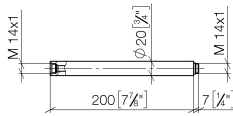

Extension for shower with fixed riser 200 mm - Durabronss (23kt Gold)

IMO

12 120 970

	Durabronss (23kt Gold)	12 120 970-09
	Brushed Light Gold	12 120 970-27

Fits: IMO, LULU, MADISON, MEM, TARA, CL.1, LISSÉ, VAIA, META, CYO

Extension for shower with fixed riser 200 mm - Durabron (23kt Gold)

IMO

12 120 970

12 120 970

mm [inches]

12 120 970

Product version from 6/1/2024

Parts for other
finishes can be found
here: Brushed Light
Gold

Extension for shower with fixed riser 200 mm - Durabross (23kt Gold)

IMO

12 120 970

Spare parts list

Product version from 6/1/2024

No.	Item Number	Name	Quantity used	Delivery time
	90 14 10 011 00 90	seal	2	2