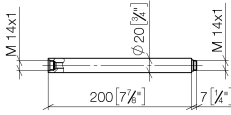

Extension for shower with fixed riser 200 mm - Brushed Light Gold

IMO

12 120 970

Fits: IMO, LULU, MADISON, MEM, TARA,
CL.1, LISSÉ, VAIA, META, CYO

Extension for shower with fixed riser 200 mm - Brushed Light Gold

IMO

12 120 970

12 120 970

mm [inches]

12 120 970

Product version from 6/1/2024

Extension for shower with fixed riser 200 mm - Brushed Light Gold

IMO