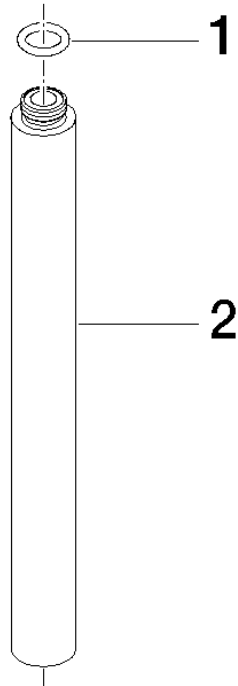

Extension for shower with fixed riser 200 mm - Brushed Light Gold

IMO

12 120 970

Fits: IMO, LULU, MADISON, MEM, TARA,
CL.1, LISSÉ, VAIA, META, CYO

Extension for shower with fixed riser 200 mm - Brushed Light Gold

IMO

12 120 970

12 120 970

mm [inches]

12 120 970

Product version from 6/1/2024

Extension for shower with fixed riser 200 mm - Brushed Light Gold

IMO

12 120 970

Spare parts list

Product version from 6/1/2024

No.	Item Number	Name	Quantity used	Delivery time
	90 14 10 011 00 90	seal	2	2