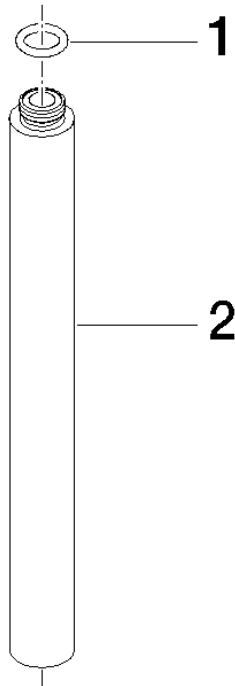

Extension for shower with fixed riser 200 mm - Brushed Light Gold

IMO

12 120 970 Product version from 6/1/2024

Fits: IMO, LULU, MADISON, MEM, TARA,
CL.1, LISSÉ, VAIA, META, CYO

Extension for shower with fixed riser 200 mm - Brushed Light Gold

IMO

12 120 970 Product version from 6/1/2024

12 120 970 Product version from 6/1/2024

mm [inches]

Spare parts list

No.	Item Number	Name	Quantity used	Delivery time
1	90 14 10 011 00 90	seal	1	2
2	09 24 04 180-27	extension	1	60