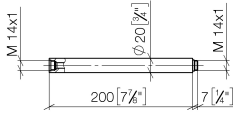

Extension for shower with fixed riser 200 mm - Brushed Light Gold

IMO

12 120 970 Product version from 6/1/2024

Fits: IMO, LULU, MADISON, MEM, TARA,
CL.1, LISSÉ, VAIA, META, CYO

Extension for shower with fixed riser 200 mm - Brushed Light Gold

IMO

12 120 970 Product version from 6/1/2024

12 120 970 Product version from 6/1/2024

mm [inches]

Spare parts list

No.	Item Number	Name	Quantity used	Delivery time
1	90 14 10 011 00 90	seal	1	2
2	09 24 04 180-27	extension	1	60