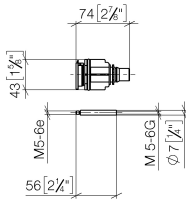

## Extension 46 mm -

---

12 178 970 90

## Extension 46 mm -

---

12 178 970 90

for xTOOL thermostat modules 35 503 / 511 / 521 /  
531 / 524 / 534 970 90

# Extension 46 mm -

12 178 970 90

mm [inches]

Extension 46 mm -

---

12 178 970 90