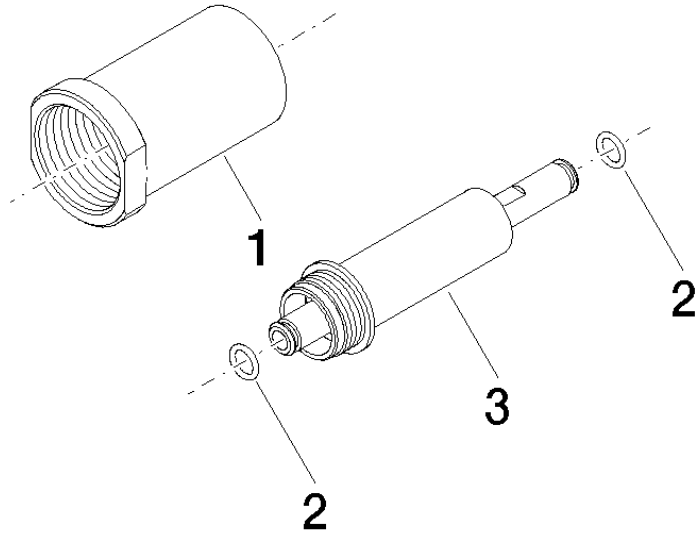

## Extension 25 mm -

---

12 179 970 90

mm [inches]

Extension 25 mm -

---

12 179 970 90

### Spare parts list

No.	Item Number	Name	Quantity used	Delivery time
	09 21 02 129 90	sleeve	4	60