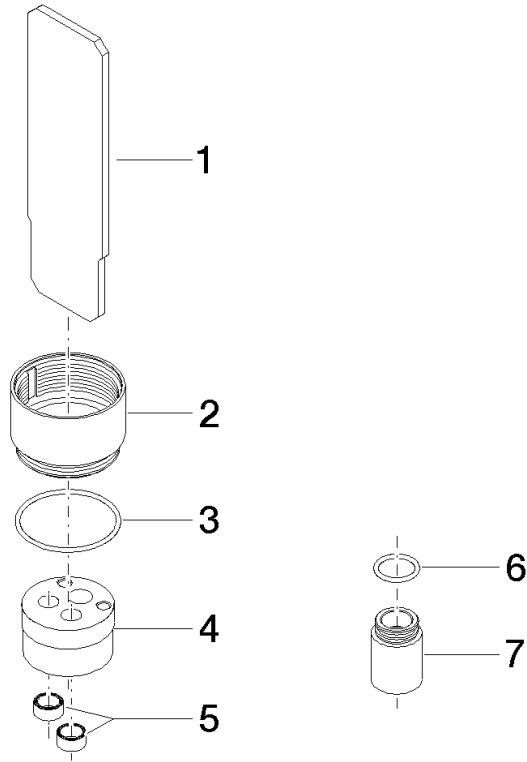

Extension 25 mm -

12 190 970 90

- up to 25 mm: 1 x 12 190 970 90
- 26 mm - 50 mm: 2 x 12 190 970 90

for concealed single-lever shower and bath mixer 36
02X SSS-FF

Extension 25 mm -

12 190 970 90

mm [inches]

Extension 25 mm -

12 190 970 90

Product version up to 7/11/2019

Product version from 7/11/2019

Extension 25 mm -

12 190 970 90

Spare parts list

Product version up to 7/11/2019

Product version from 7/11/2019

No.	Item Number	Name	Quantity used	Delivery time
	09 30 09 075 90	key	8	2