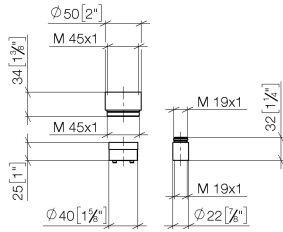

Extension 25 mm -

12 190 970 90

- up to 25 mm: 1 x 12 190 970 90
- 26 mm - 50 mm: 2 x 12 190 970 90

for concealed single-lever shower and bath mixer 36
02X SSS-FF

Extension 25 mm -

12 190 970 90

mm [inches]

Extension 25 mm -

12 190 970 90

Product version up to 7/11/2019

Product version from 7/11/2019

Extension 25 mm -

12 190 970 90

Spare parts list

Product version up to 7/11/2019