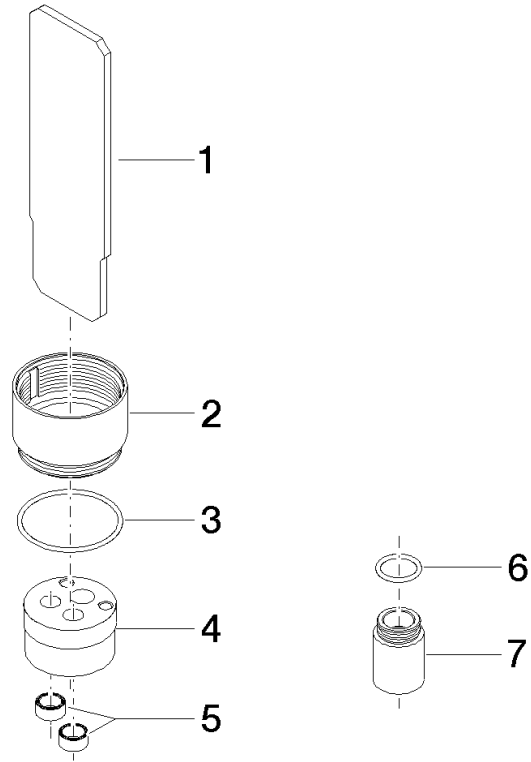

Extension 25 mm -

12 190 970 90

- up to 25 mm: 1 x 12 190 970 90
- 26 mm - 50 mm: 2 x 12 190 970 90

for concealed single-lever shower and bath mixer 36
02X SSS-FF

Extension 25 mm -

12 190 970 90

mm [inches]

Extension 25 mm -

12 190 970 90

Product version up to 7/11/2019

Product version from 7/11/2019

Extension 25 mm -

12 190 970 90

Spare parts list

Product version up to 7/11/2019

Product version from 7/11/2019

No.	Item Number	Name	Quantity used	Delivery time
	09 30 09 075 90	key	8	2