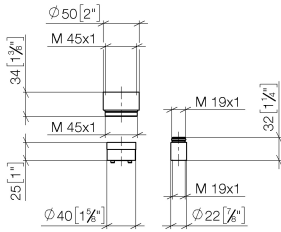

Extension 25 mm -

12 190 970 90

- up to 25 mm: 1 x 12 190 970 90
- 26 mm - 50 mm: 2 x 12 190 970 90

for concealed single-lever shower and bath mixer 36
02X SSS-FF

Extension 25 mm -

12 190 970 90

mm [inches]

Extension 25 mm -

12 190 970 90

Product version up to 7/11/2019

Product version from 7/11/2019

Extension 25 mm -

12 190 970 90

Spare parts list

Product version up to 7/11/2019