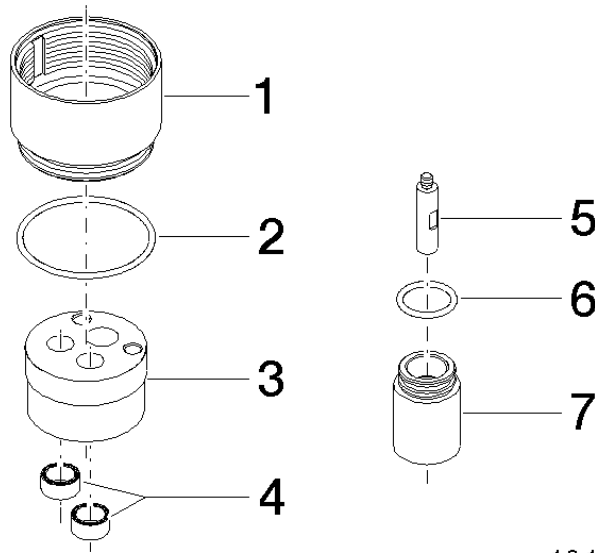

Extension 25 mm -

12 191 970 90

- up to 25 mm: 1 x 12 191 970 90
- 26 mm - 50 mm: 2 x 12 191 970 90

for concealed single-lever shower and bath mixer 36
12X SSS-FF

Extension 25 mm -

12 191 970 90

mm [inches]

Extension 25 mm -

12 191 970 90

Product version up to 7/11/2019

Product version from 7/11/2019

12 191 970 90

Extension 25 mm -

12 191 970 90

Spare parts list

Product version up to 7/11/2019

Product version from 7/11/2019

No.	Item Number	Name	Quantity used	Delivery time
	09 17 01 191 90	sleeve	8	2