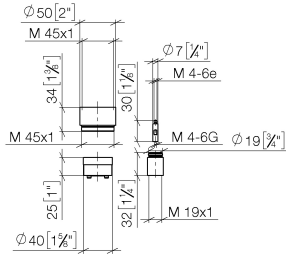

Extension 25 mm -

12 191 970 90

- up to 25 mm: 1 x 12 191 970 90
- 26 mm - 50 mm: 2 x 12 191 970 90

for concealed single-lever shower and bath mixer 36
12X SSS-FF

Extension 25 mm -

12 191 970 90

mm [inches]

Extension 25 mm -

12 191 970 90

Product version up to 7/11/2019

Product version from 7/11/2019

12 191 970 90

Extension 25 mm -

12 191 970 90

Spare parts list

Product version up to 7/11/2019

Product version from 7/11/2019

No.	Item Number	Name	Quantity used	Delivery time
	09 17 01 191 90	sleeve	8	2