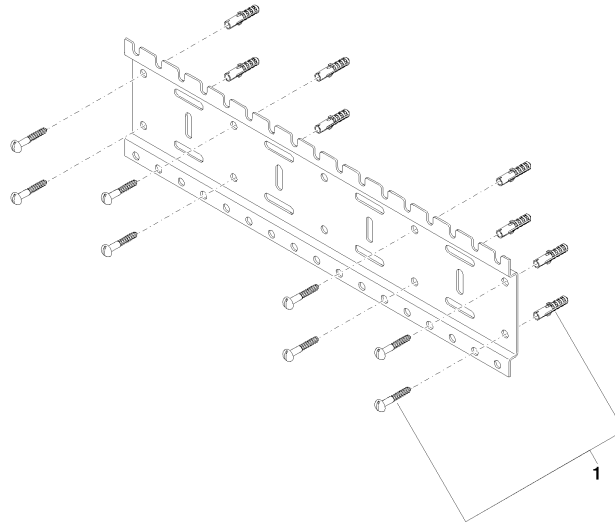

## xGRID Installation track 510 mm -

---

12 310 970 90

- width 510mm
- height 135 mm
- depth 12 mm
- retaining screws and plugs

More information about the xGRID installation track can be found in the planning appendix to the SYMETRICS brochure.

# xGRID Installation track 510 mm -

12 310 970 90

mm [inches]

**xGRID Installation track 510 mm -**

12 310 970 90

**Spare parts list**

No.	Item Number	Name	Quantity used	Delivery time
1	04 30 31 024 01 90	fixing set	4	2