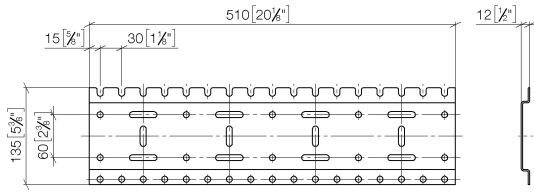

## xGRID Installation track 510 mm -

---

12 310 970 90

- width 510mm
- height 135 mm
- depth 12 mm
- retaining screws and plugs

More information about the xGRID installation track can be found in the planning appendix to the SYMETRICS brochure.

# xGRID Installation track 510 mm -

12 310 970 90

mm [inches]

**xGRID Installation track 510 mm -**

12 310 970 90

**Spare parts list**

No.	Item Number	Name	Quantity used	Delivery time
1	04 30 31 024 01 90	fixing set	4	2