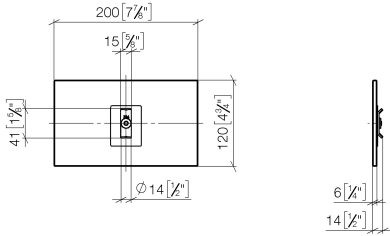

## Attachment set for towel bar/tumbler mounting on one side -

---

12 350 970 90

- for installation on glass tiles

# Attachment set for towel bar/tumbler mounting on one side -

---

12 350 970 90

mm [inches]

Attachment set for towel bar/tumbler mounting on one side -

---

12 350 970 90

## Attachment set for towel bar/tumbler mounting on one side -

---

12 350 970 90