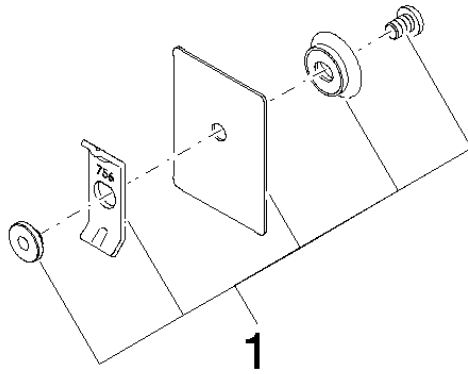

## Attachment set for towel bar/tumbler mounting on one side -

---

12 350 970 90

- for installation on glass tiles

# Attachment set for towel bar/tumbler mounting on one side -

---

12 350 970 90

mm [inches]

Attachment set for towel bar/tumbler mounting on one side -

---

12 350 970 90

## Attachment set for towel bar/tumbler mounting on one side -

---

12 350 970 90