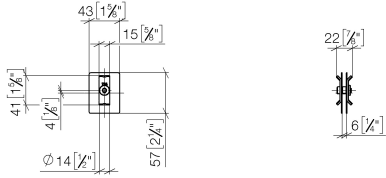

Attachment set for towel bar/tumbler mounting on two sides -

12 351 970 90

Attachment set for towel bar/tumbler mounting on two sides -

12 351 970 90

Attachment set for towel bar/tumbler mounting on two sides -

12 351 970 90

mm [inches]

Attachment set for towel bar/tumbler mounting on two sides -

12 351 970 90

Attachment set for towel bar/tumbler mounting on two sides -

12 351 970 90

Spare parts list