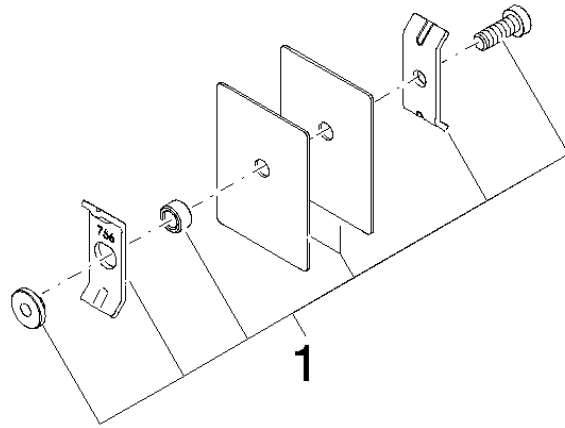

Attachment set for towel bar/tumbler mounting on two sides -

12 351 970 90

Attachment set for towel bar/tumbler mounting on two sides -

12 351 970 90

Attachment set for towel bar/tumbler mounting on two sides -

12 351 970 90

mm [inches]

Attachment set for towel bar/tumbler mounting on two sides -

12 351 970 90

Attachment set for towel bar/tumbler mounting on two sides -

12 351 970 90

Spare parts list